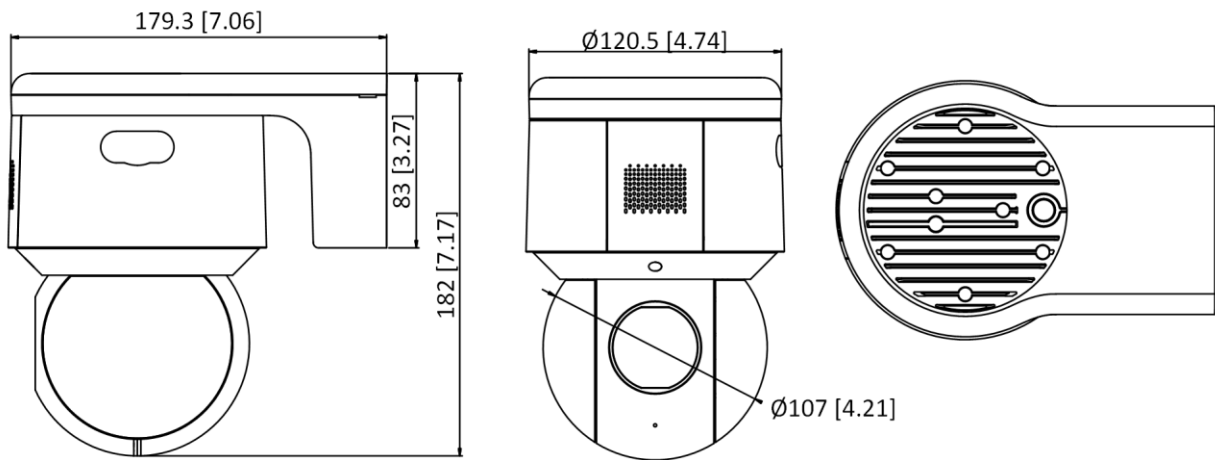

Dimensions

Accessory

Included