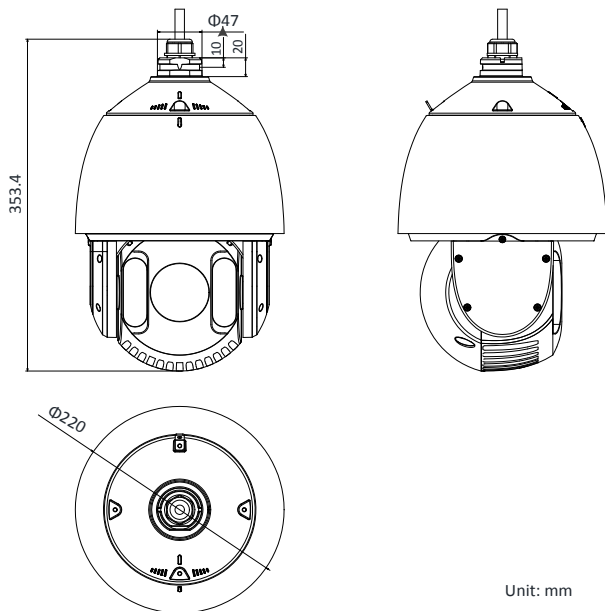

Weight	Approx. 4.5 kg (9.92 lb)

DORI

The DORI (detect, observe, recognize, identify) distance gives the general idea of the camera ability to distinguish persons or objects within its field of view.

It is calculated based on the camera sensor specification and the criteria given by EN 62676-4: 2015.

DORI	Detect	Observe	Recognize	Identify
Definition	25 px/m	63 px/m	125 px/m	250 px/m
Distance (Tele)	2400.0 m (7874.0 ft)	952.4 m (3124.7 ft)	480.0 m (1574.8 ft)	240.0 m (787.4 ft)

Available Model

DS-2DE7425IW-AE (B), 24 VAC & Hi-PoE

Dimensions

Accessory

Optional

Wall Mount with Junction Box

Wall Mount

Wall Mount with Junction Box

Wall Mount