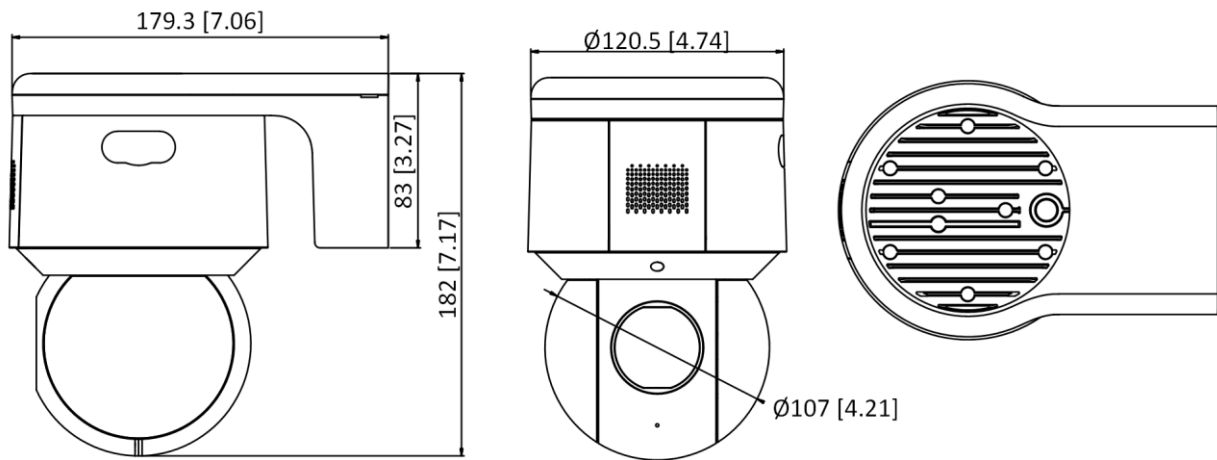

Dimensions

Accessory

Included