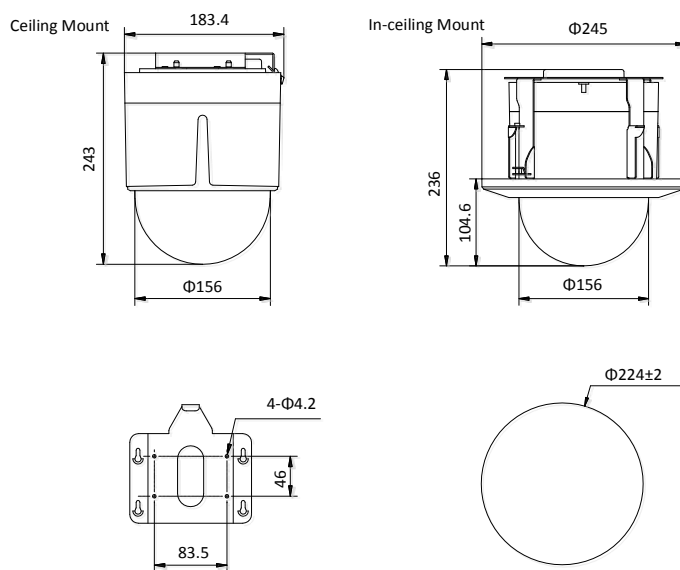

Protection Level	4000V Lightning Protection, Surge Protection and Voltage Transient Protection
Material	ADC 12, PC+ABS, PC/PMMA
Dimensions	Φ 183.4 mm × 243 mm (Φ 7.22" × 9.57") (Indoor) Φ 245 mm × 236 mm (Φ 9.65" × 9.29") (In-ceiling)
Weight	Approx. 3 kg (6.61 lb)

DORI	Detect	Observe	Recognize	Identify
Definition	25 px/m	63 px/m	125 px/m	250 px/m
Distance (Tele)	2160.0 m (7086.6 ft)	857.1 m (2812.1 ft)	432.0 m (1417.3 ft)	216.0 m (708.7 ft)

Available Model

DS-2DE5330W-AE3, 24 VAC & PoE (802.3at, class4)

Dimensions

Note:

The product supports two installation methods, ceiling mount and in-ceiling mount.

Unit: mm

Accessory

Included

In-ceiling mount

(Only for in-ceiling model)