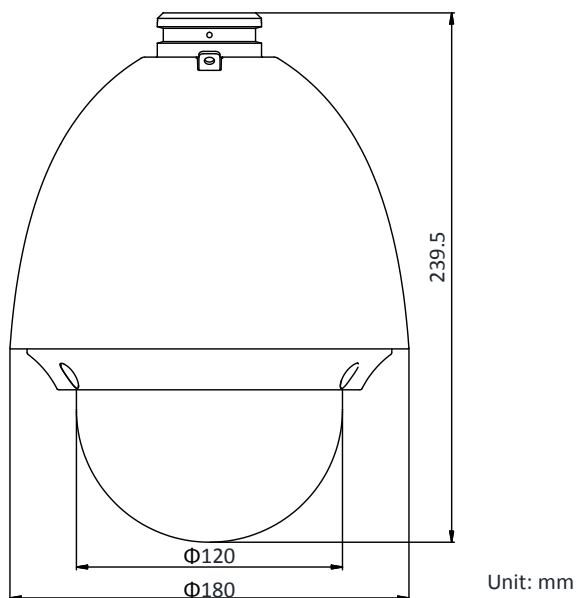

Material	ADC 12, PC+ABS, PC/PMMA
Dimensions	Φ 180 mm × 239.5 mm (Φ 7.09" × 9.43")
Weight	Approx. 2 kg (4.41 lb)

DORI

The DORI (detect, observe, recognize, identify) distance gives the general idea of the camera ability to distinguish persons or objects within its field of view.

It is calculated based on the camera sensor specification and the criteria given by EN 62676-4: 2015.

DORI	Detect	Observe	Recognize	Identify
Definition	25 px/m	63 px/m	125 px/m	250 px/m
Distance (Tele)	2400.0 m (7874.0 ft)	952.4 m (3124.7 ft)	480.0 m (1574.8 ft)	240.0 m (787.4 ft)

Available Model

DS-2DE4425W-DE (B), 12 VDC & PoE (802.3 at, class4)

Dimensions