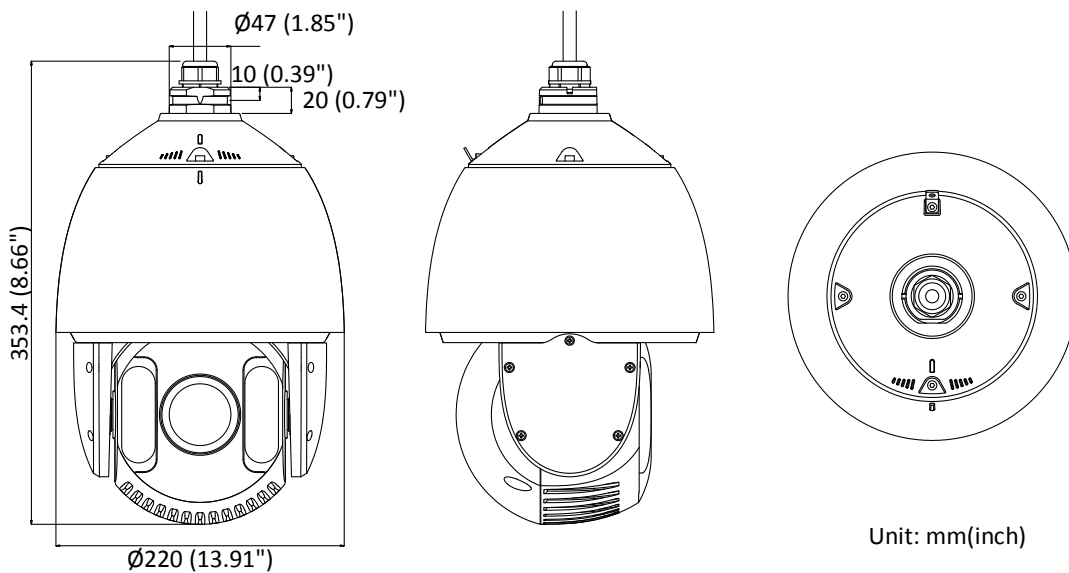

DORI

The DORI (detect, observe, recognize, identify) distance gives the general idea of the camera ability to distinguish persons or objects within its field of view.

It is calculated based on the camera sensor specification and the criteria given by EN 62676-4: 2015.

DORI	Detect	Observe	Recognize	Identify
Definition	25 px/m	63 px/m	125 px/m	250 px/m
Distance (Tele)	2344.8 m (7692.9 ft)	930.5 m (3052.8 ft)	469 m (1538.7 ft)	234.5 m (769.3 ft)

Available Model

DS-2DE7A245IX-AE/S1, 24 VAC & Hi-PoE

Dimensions