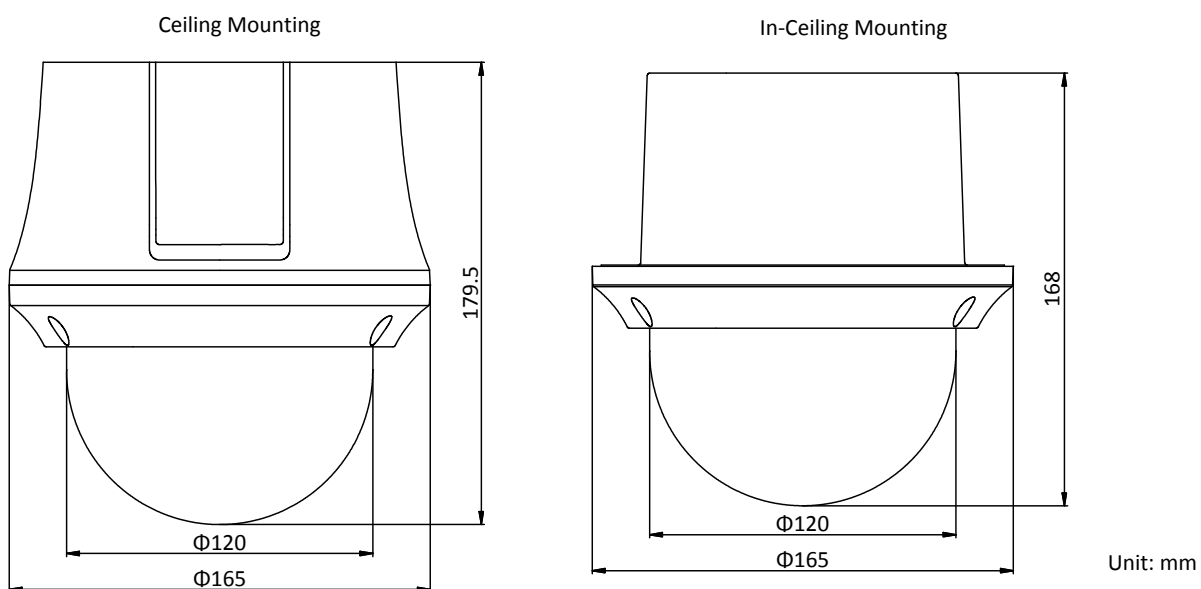

DORI

The DORI (detect, observe, recognize, identify) distance gives the general idea of the camera ability to distinguish persons or objects within its field of view.

It is calculated based on the camera sensor specification and the criteria given by EN 62676-4: 2015.

DORI	Detect	Observe	Recognize	Identify
Definition	25 px/m	63 px/m	125 px/m	250 px/m
Distance (Tele)	1500.0 m (4921.3 ft)	595.2 m (1952.76 ft)	300.0 m (984.3 ft)	150.0 m (492.1 ft)

Available Model

DS-2DE4415W-DE3 (D), 12 VDC & PoE (802.3 at, class4)

Dimensions

Accessory

Included:

Power adapter

Optional:

Hi-PoE midspan

Network Keyboard

USB Joy-stick