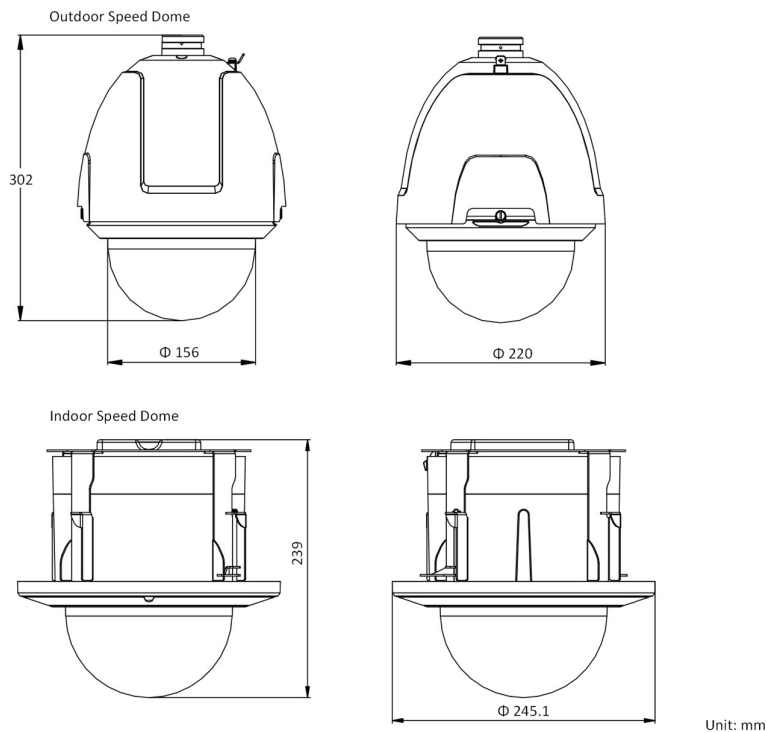

General	
Language	32 languages. English, Russian, Estonian, Bulgarian, Hungarian, Greek, German, Italian, Czech, Slovak, French, Polish, Dutch, Portuguese, Spanish, Romanian, Danish, Swedish, Norwegian, Finnish, Croatian, Slovenian, Serbian, Turkish, Korean, Traditional Chinese, Thai, Vietnamese, Japanese, Latvian, Lithuanian, Portuguese (Brazil)
Power	24 V, 3.0 A, 50/60Hz, AC (max. 60 W, including max. 40 W for heater), Hi-PoE, 42.5 to 57 V, 1.41 A (max. 50 W, including max. 20 W for heater)
Working Temperature	-40°C to 70°C (-40°F to 158°F)
Working Humidity	≤95%
Protection Level	IK10, IP66
Dimensions	Φ 220 mm × 302 mm (Φ 8.66" × 11.89")
Weight	Approx. 4 kg (8.82 lb)

DORI

The DORI (detect, observe, recognize, identify) distance gives the general idea of the camera ability to distinguish persons or objects within its field of view. It is calculated based on the camera sensor specification and the criteria given by EN 62676-4: 2015.

DORI	Detect	Observe	Recognize	Identify
Definition	25 px/m	63 px/m	125 px/m	250 px/m
Distance (Tele)	2046.9 m (6715.5 ft)	812.3 m (2664.9 ft)	409.4 m (1343.1 ft)	204.7 m (671.6 ft)

Available Model

DS-2DF5232X-AEL (T3)

Dimensions