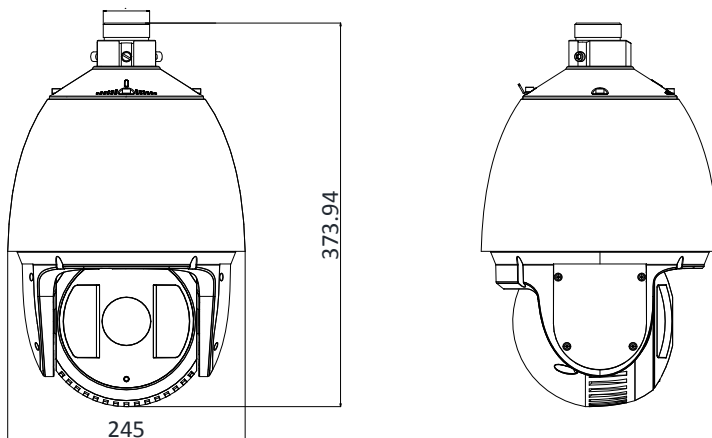

Web Browser	IE 8 to 11, Chrome 31.0+, Firefox 30.0+, Edge 16.16299+, Safari 11+
General	
Language (Web Browser Access)	32 languages. English, Russian, Estonian, Bulgarian, Hungarian, Greek, German, Italian, Czech, Slovak, French, Polish, Dutch, Portuguese, Spanish, Romanian, Danish, Swedish, Norwegian, Finnish, Croatian, Slovenian, Serbian, Turkish, Korean, Traditional Chinese, Thai, Vietnamese, Japanese, Latvian, Lithuanian, Portuguese (Brazil)
Power	24 V,3.0A, 50/60Hz, AC (Max. 60 W), Hi-PoE, 42.5 to 57V,1.41A (Max. 50 W) Total max. 60W, including max. 18 W for IR, max. 6 W for heater.
Working Temperature	Outdoor: -40°C to 70°C (-40°F to 158°F)
Working Humidity	≤ 95%
Protection Level	IP66 Standard, 6000V Lightning Protection, Surge Protection and Voltage Transient Protection
Dimensions	Φ 245 mm × 373.94 mm (Φ 9.65" × 14.72")
Weight	Approx. 6 kg (13.23 lb)

DS-2DF7225IX-AELW (D), with wiper, 24 VAC & Hi-PoE

Dimensions

Unit: mm

Accessory

Included:

Installation Adapter

Optional:

DS-1604ZJ
Wall Mount