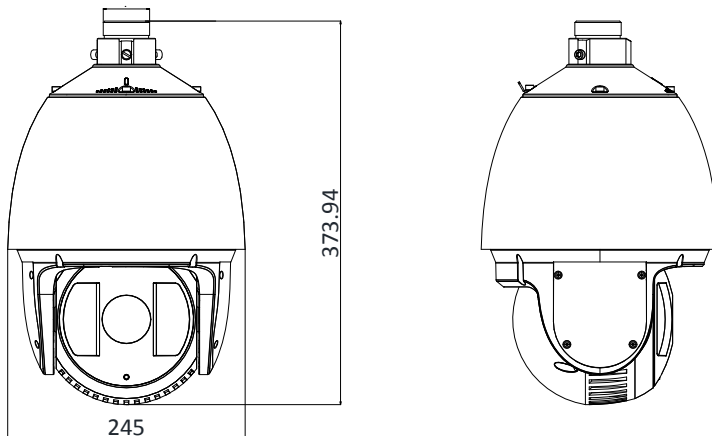

Web Browser	IE 8 to 11, Chrome 31.0+, Firefox 30.0+, Edge 16.16299+, Safari 11+
<b>General</b>	
Language (Web Browser Access)	32 languages. English, Russian, Estonian, Bulgarian, Hungarian, Greek, German, Italian, Czech, Slovak, French, Polish, Dutch, Portuguese, Spanish, Romanian, Danish, Swedish, Norwegian, Finnish, Croatian, Slovenian, Serbian, Turkish, Korean, Traditional Chinese, Thai, Vietnamese, Japanese, Latvian, Lithuanian, Portuguese (Brazil)
Power	24 V,3.0A, 50/60Hz, AC (Max. 60 W), Hi-PoE, 42.5 to 57V,1.41A (Max. 50 W) Total max. 60W, including max. 18 W for IR, max. 6 W for heater.
Working Temperature	Outdoor: -40°C to 70°C (-40°F to 158°F)
Working Humidity	≤ 95%
Protection Level	IP66 Standard, 6000V Lightning Protection, Surge Protection and Voltage Transient Protection
Dimensions	Φ 245 mm × 373.94 mm (Φ 9.65" × 14.72")
Weight	Approx. 6 kg (13.23 lb)

## Dimensions

Unit: mm