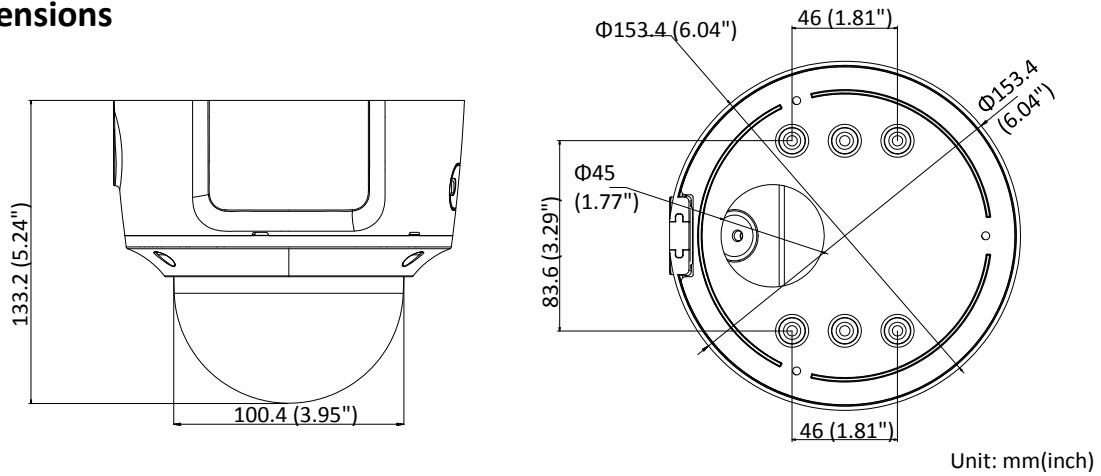

Dimensions