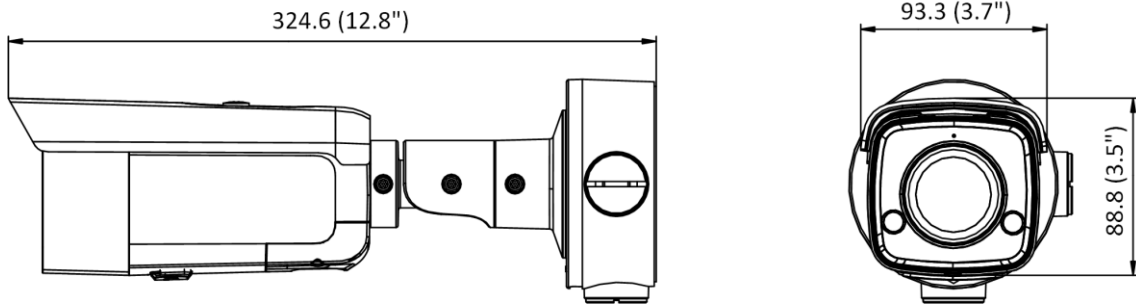

▪ **Dimension**

Unit: mm (inch)

▪ **Accessory**

▪ **Included**