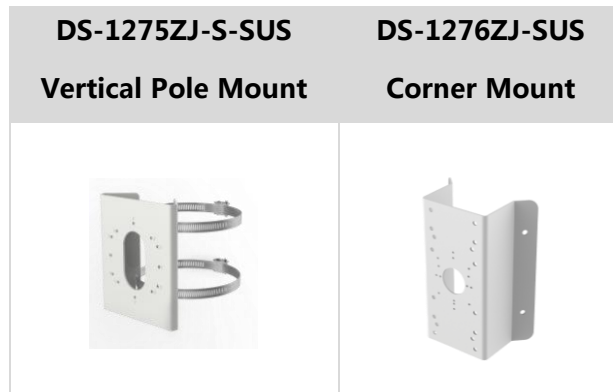

▪ Available Model

DS-2CD3T26G2-ISU/SL (2.8/4/6 mm)

▪ **Dimension**

Unit: mm (inch)

▪ **Accessory**

▪ **Included**

▪ **Optional**

Distributed by