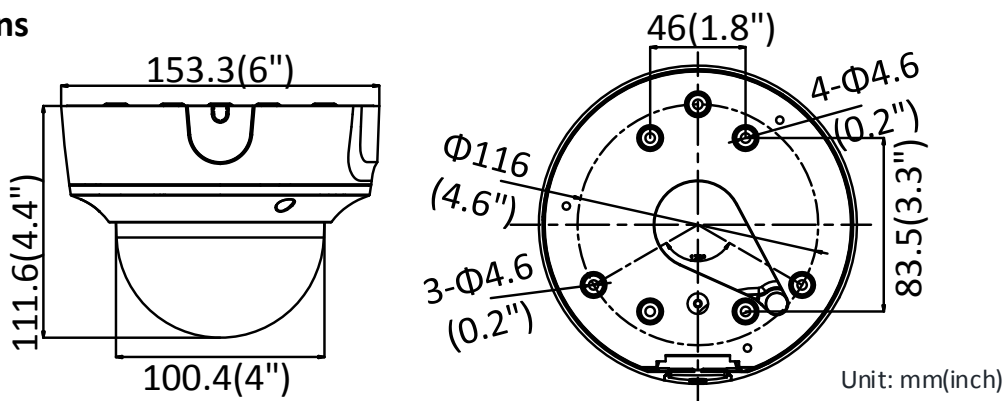

## Specifications

<b>Camera</b>	
Image Sensor	1/2.8" Progressive Scan CMOS
Min. Illumination	Color: 0.005 Lux @ (F1.2, AGC ON), 0 Lux with IR Color: 0.0068 Lux @ (F1.4, AGC ON), 0 Lux with IR
Shutter Speed	1/3 s to 1/100,000 s
Slow Shutter	Yes
Day & Night	IR Cut Filter
Digital Noise Reduction	3D DNR
WDR	120dB
3-Axis Adjustment	Pan: 0° to 355°, tilt: 0° to 75°, rotate: 0° to 355°
<b>Lens</b>	
Focal length	2.7 to 13.5 mm
Aperture	F1.4
Focus	Auto
FOV	Horizontal field of view: 107° to 33° Vertical field of view: 57° to 19° Diagonal field of view: 129° to 37.5°
Lens Mount	Φ14
<b>IR</b>	
IR Range	Up to 40 m
Wavelength	850nm
<b>Compression Standard</b>	
Video Compression	Main stream: H.265/H.264 Sub-stream: H.265/H.264/MJPEG Third stream: H.265/H.264/MJPEG
H.264 Type	Main Profile/High Profile
H.264+	Main stream supports
H.265 Type	Main Profile
H.265+	Main stream supports
Video Bit Rate	32 Kbps to 16 Mbps
<b>Smart Feature-set</b>	
Smart Event	Line crossing detection, up to 1 line configurable Intrusion detection, up to 1 region configurable Unattended baggage detection, up to 1 region configurable Object removal detection, up to 1 region configurable Face detection: detects faces Scene change detection
Basic Event	Motion detection, video tampering alarm, exception (network disconnected, IP address conflict, illegal login, HDD full, HDD error)
Face Detection	Yes
Linkage Method	Trigger recording: memory card, network storage, pre-record and post-record Trigger captured pictures uploading: FTP, HTTP, NAS, Email Trigger notification: HTTP, ISAPI, alarm output(-S), Email
Region of Interest	5 fixed region for main stream and sub-stream
<b>Image</b>	

Protection Level	IP67, IK10
Material	Metal
Dimensions	Camera: $\Phi$ 153.3 × 111.6mm ( $\Phi$ 6" × 4.4")
Weight	Camera: Approx. 835g (1.8 lb.) With Package: Approx. 1305g (2.9 lb.)

**Available Model:**

DS-2CD3725G1-IZ (2.7 to 13.5 mm), DS-2CD3725G1-IZS (2.7 to 13.5 mm)

**Dimensions**