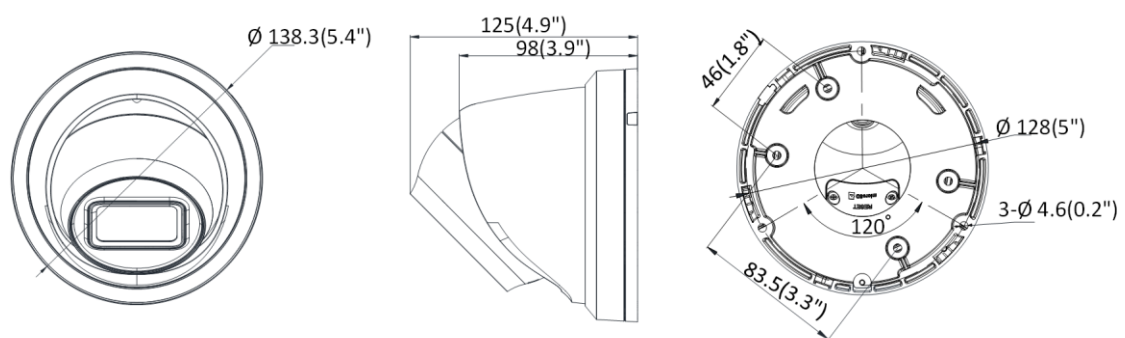

Startup and Operating Conditions	-30 °C to 60 °C (-22 °F to 140 °F), humidity 95% or less (non-condensing)
Storage Conditions	-30 °C to 60 °C (-22 °F to 140 °F), humidity 95% or less (non-condensing)
Power Supply	12 VDC \pm 25%, Φ 5.5 mm coaxial power plug; PoE (802.3af, class 3)
Power Consumption and Current	12 VDC, 0.5 A, max. 6 W; PoE (802.3af, 36 V to 57 V), 0.21 A to 0.13 A, max. 7.5 W
Material	Metal
Dimensions	Camera: Approx. Φ 138.3 \times 125 mm (5.4" \times 4.9") With package: Approx. 170 \times 170 \times 150 mm (6.7" \times 6.7" \times 5.9")
Weight	Camera: Approx. 730 g (1.6 lb.) With package: Approx. 998 g (2.2 lb.)
Approval	
EMC	47 CFR Part 15, Subpart B; EN 55032: 2015, EN 61000-3-2: 2014, EN 61000-3-3: 2013, EN 50130-4: 2011 +A1: 2014; AS/NZS CISPR 32: 2015; ICES-003: Issue 6, 2016; KN 32: 2015, KN 35: 2015
Safety	UL 60950-1, IEC 60950-1:2005 + Am 1:2009 + Am 2:2013, EN 60950-1:2005 + Am 1:2009 + Am 2:2013, IS 13252(Part 1):2010+A1:2013+A2:2015
Chemistry	2011/65/EU, 2012/19/EU, Regulation (EC) No 1907/2006
Protection	Ingress protection: IP67 (IEC 60529-2013)

* Listed resolutions are only selectable options. It does not mean that all streams can work at their maximum resolution at the same time.

Available Model

DS-2CD3345G0-I (B) (2.8/4/6 mm)

Dimensions

Unit: mm(inch)