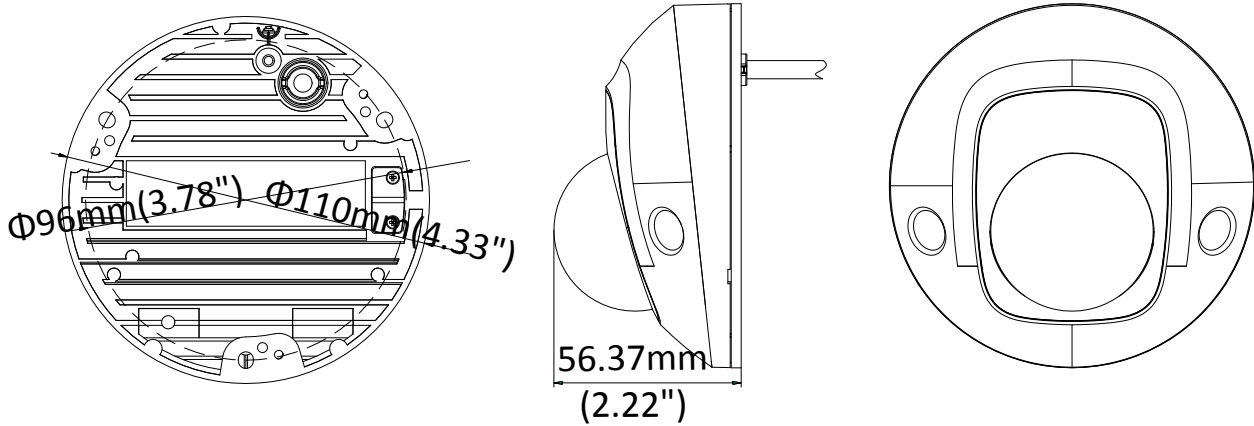

Dimensions