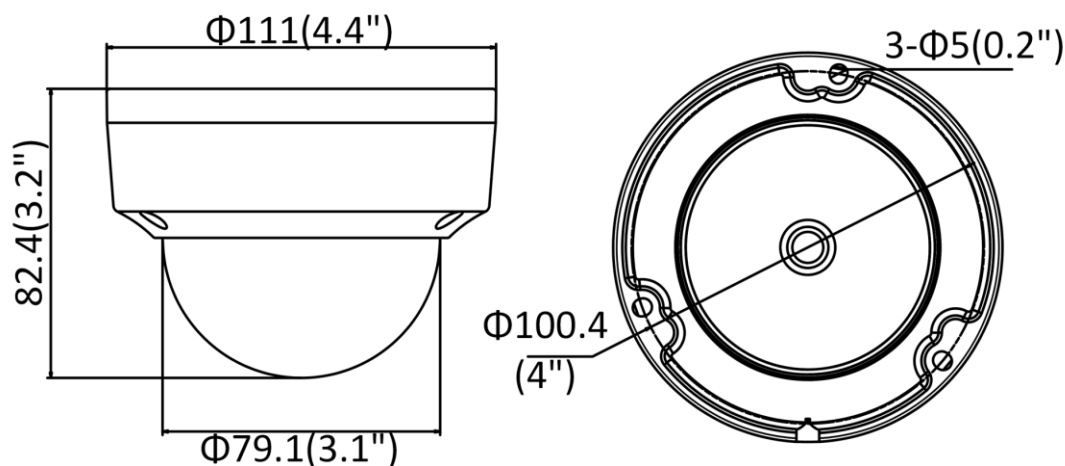

Audio Bit Rate	64Kbps(G.711)/16Kbps(G.722.1)/16Kbps(G.726)/32-192Kbps(MP2L2)/8Kbps-320Kbps(MP3)
Environment Noise Filtering	Yes
Audio Sampling Rate	8kHz/16 kHz/32 kHz/44.1 kHz/48 kHz
General	
Operating Conditions	-30 °C to +60 °C (-22 °F to +140 °F), humidity 95% or less (non-condensing)
Web Client Language	32 languages English, Russian, Estonian, Bulgarian, Hungarian, Greek, German, Italian, Czech, Slovak, French, Polish, Dutch, Portuguese, Spanish, Romanian, Danish, Swedish, Norwegian, Finnish, Croatian, Slovenian, Serbian, Turkish, Korean, Traditional Chinese, Thai, Vietnamese, Japanese, Latvian, Lithuanian, Portuguese (Brazil)
Power Supply	12 VDC ± 25%, Φ 5.5 mm coaxial power plug; PoE (802.3af, class 3)
Power Consumption and Current	12 VDC, 0.5A, max. 6W; PoE (802.3af, 36V to 57V), 0.2A to 0.1A, max. 7.5W
Protection Level	IP67, IK10
Material	Metal
Dimensions	Camera: Φ 111 × 82.4 mm (Φ 4.4" × 3.2") Package: 134 × 134 × 108 mm (5.3" × 5.3" × 4.3")
Weight	Camera: Approx. 610 g (1.3 lb.) With Package: Approx. 820 g (1.8 lb.)

Available Model

DS-2CD3143G0-I (2.8/4/6 mm), DS-2CD3143G0-IS (2.8/4/6 mm)

Dimension

Unit: mm(inch)