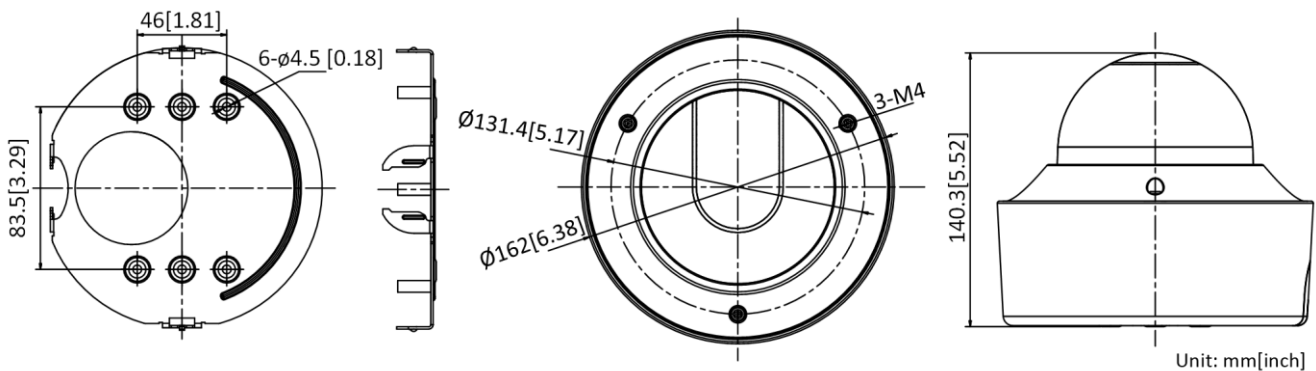

"with extra load" means that an extra device is connected to and powered by the camera.
Heater	-H: yes
Material	Metal
Dimensions	Camera: $\Phi 162 \times 140.3$ mm ($\Phi 6.4'' \times 5.5''$) With package: $251 \times 215 \times 189$ mm ($9.9'' \times 8.5'' \times 7.4''$)
Weight	Camera: 1.4kg (3.08 lb.) With package: 2.05 g (4.52 lb.)
Approval	
EMC	47 CFR Part 15, Subpart B; EN 55032: 2015, EN 61000-3-2: 2014, EN 61000-3-3: 2013, EN 50130-4: 2011 +A1: 2014; AS/NZS CISPR 32: 2015; ICES-003: Issue 6, 2016; KN 32: 2015, KN 35: 2015
Safety	UL 60950-1, IEC 60950-1:2005 + Am 1:2009 + Am 2:2013, EN 60950-1:2005 + Am 1:2009 + Am 2:2013, IS 13252(Part 1):2010+A1:2013+A2:2015
Chemistry	2011/65/EU, 2012/19/EU, Regulation (EC) No 1907/2006
Protection	Ingress protection: IK10 (IEC 62262:2002), IP67 (IEC 60529-2013)

* Listed resolutions are only selectable options. It does not mean that all streams can work at their maximum resolution at the same time.

Available Model

DS-2CD5585G1-IZS (2.8 to 12 mm), DS-2CD5585G1-IZHS (2.8 to 12 mm), DS-2CD5585G1-IZS (2.8 to 12 mm), DS-2CD5585G1-IZHS (2.8 to 12 mm)

Dimension

Accessory