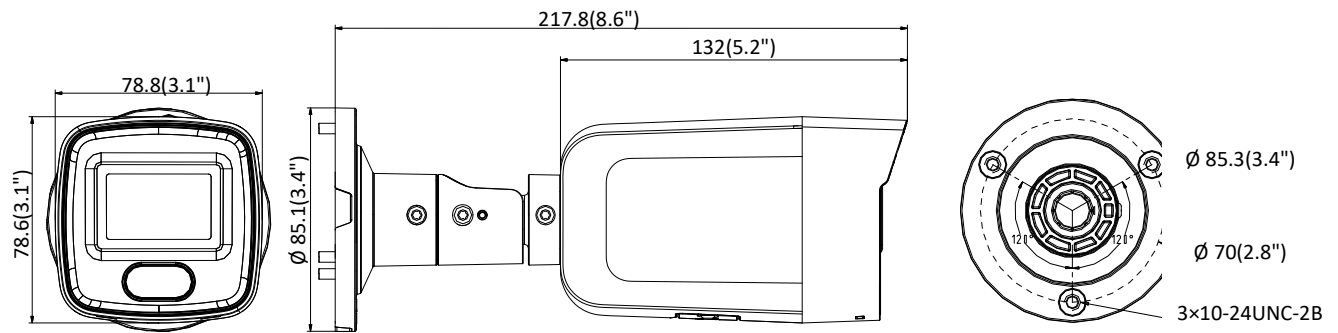

Network Storage	microSD/SDHC/SDXC card (256 GB), local storage and NAS (NFS,SMB/CIFS), ANR
Client	iVMS-4200, Hik-Connect, Hik-Central
Web Browser	IE8+, Chrome41.0-44, Firefox30.0-51, Safari8.0-11
<b>Image</b>	
Day/Night Switch	Day/Night/Auto/Schedule
Image Enhancement	BLC, HLC, 3D DNR
Image Settings	Saturation, brightness, contrast, sharpness, AGC, and white balance are adjustable by client software or web browser
S/N Ratio	>50dB
<b>Interface</b>	
RS-232	RS-232 serial port control
On-board Storage	Built-in micro SD/SDHC/SDXC slot, up to 256 GB
Hardware Reset	Yes
Communication Interface	1 RJ45 10M/100M self-adaptive Ethernet port
<b>Smart Feature-Set</b>	
Basic Event	Motion detection, video tampering alarm, exception (IP address conflict, illegal login)
Premier Protection	Intrusion detection, line crossing detection
<b>General</b>	
General Function	One-key reset, anti-flicker, heartbeat, mirror, password protection, privacy masks, IP address conflict, flash log
Software Reset	Yes
Linkage Method	Upload to FTP/NAS/memory card, notify surveillance center, send email, trigger capture
Storage Conditions	-30 °C to 60 °C (-22 °F to 140 °F)
Startup and Operating Conditions	-30 °C to 60 °C (-22 °F to 140 °F)
Power Supply	12 VDC ± 20%, PoE: 802.3af
Power Consumption and Current	12VDC, 0.4 A, max. 5 W; PoE:(802.3af, 36V to 57V), 0.2 A to 0.1 A, max. 6.5 W
Power Interface	Φ5.5 mm coaxial power plug
Material	Metal
Camera Dimension	85 × 85 × 218 mm (3.3" × 3.3" × 8.6")
Package Dimension	315 × 137 × 141 mm (12.4" × 5.4" × 5.6")
Camera Weight	0.680 kg (1.5 lb.)
With Package Weight	1.005 kg (2.2 lb.)
<b>Approval</b>	
Protection	Ingress protection: IP67 (IEC 60529-2013)
EMC	CE-EMC (EN 55032: 2015, EN 61000-3-2: 2014, EN 61000-3-3: 2013, EN 50130-4: 2011 +A1: 2014); RCM (AS/NZS CISPR 32: 2015); IC (ICES-003: Issue 6, 2016); KC (KN 32: 2015, KN 35: 2015)

## Dimension

Unit: mm(inch)