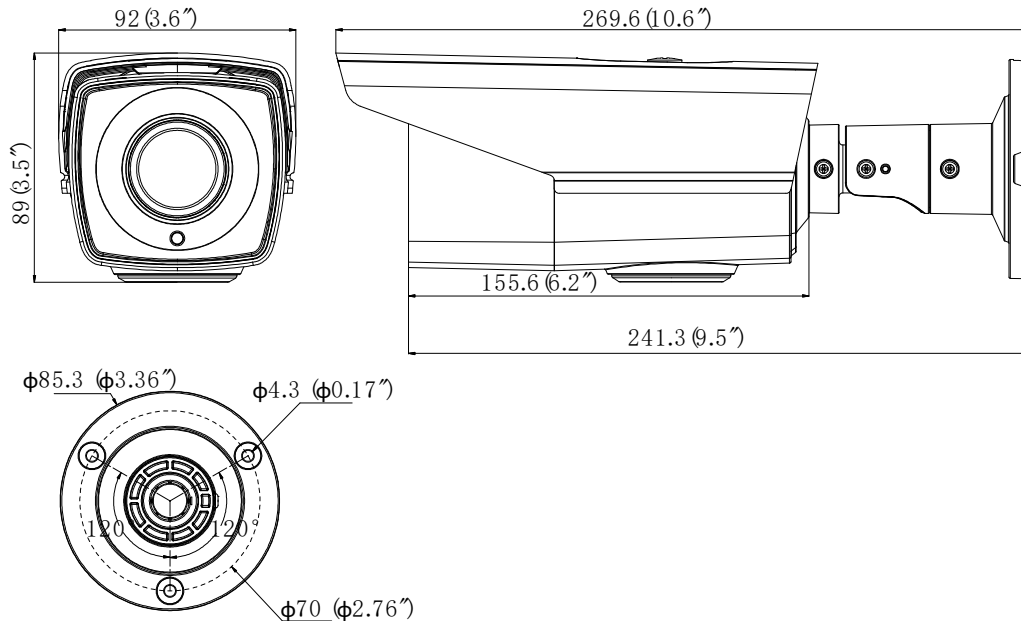

## Specifications

<b>Camera</b>	
Image Sensor	2MP CMOS image sensor
Signal System	PAL/NTSC
Effective Pixels	1920 (H) × 1080 (V)
Min. illumination	0.01 Lux@(F1.2,AGC ON), 0 Lux with IR
Shutter Time	1/25 (1/30) s to 1/50,000 s
Lens	2.8 - 12 mm @ F1.4
	Angle of view: 102.25° - 32 °
Lens Mount	Φ14
Day & Night	ICR
Angle Adjustment	Pan: 0° to 360°, Tilt: 0° to 90°, Rotation: 0° to 360°
Synchronization	Internal synchronization
Video Frame Rate	1080p@25fps/1080p@30fps
HD Video Output	1 analog HD output
S/N Ratio	>62 dB
<b>General</b>	
Operating Conditions	-40 °C to 60 °C (-40 °F to 140 °F), Humidity 90% or less (non-condensation)
Power Supply	12 VDC ± 15%
Power Consumption	Max. 4 W
Protection Level	IP66
IR Range	Up to 40 m
Dimensions	92mm×84.8mm×269.6mm (3.62"×3.34"×3.34")
Weight	Approx. 900g (1.98lb)

## Dimensions

Unit: mm