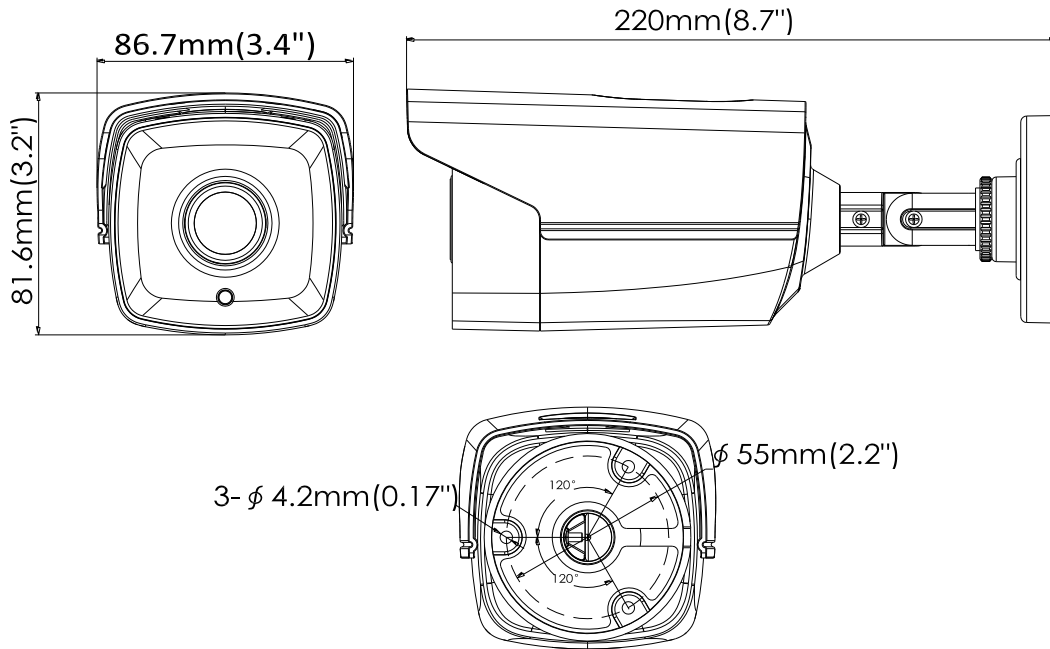

DS-2CE16C0T-IT3 HD720P EXIR Bullet Camera

Key Features

- 1 Megapixel high-performance CMOS
- Analog HD output, up to 720P resolution
- True Day/Night
- DNR, Smart IR
- EXIR technology, up to 40m IR distance
- IP66 weatherproof

Specifications

Camera	
Image Sensor	1MP CMOS Image Sensor
Signal System	PAL/NTSC
Effective Pixels	1296(H)*732(V)
Min. illumination	0.01 Lux @ (F1.2,AGC ON),0 Lux with IR
Shutter Time	1/25(1/30)s to 1/50,000s
Lens	3.6mm (2.8mm, 6mm, 8mm, 12mm, 16mm optional)
	Angle of View: 70.9°(3.6mm), 92°(2.8mm), 56.7°(6mm), 38.6°(8mm), 27.5°(12mm), 17.7°(16mm)
Lens Mount	M12
Day & Night	ICR
Angle Adjustment	Pan: 0 - 360°, Tilt: 0 - 180°, Rotation: 0 - 360°
Synchronization	Internal synchronization
Video Frame Rate	720p@25fps/720p@30fps
HD Video Output	1 Analog HD output
S/N Ratio	> 62dB
General	
Operating Conditions	-40 °C – 60 °C (-40 °F – 140 °F), Humidity 90% or less (non-condensing)
Power Supply	12 VDC ± 15%
Power Consumption	Max. 4W
Protection Level	IP66
IR Range	Up to 40m
Dimensions	86.22×82.05×220.13mm(3.39"×3.23"×8.67")
Weight	700 g

Order Models

DS-2CE16C0T-IT3

Dimensions

Accessories

DS-1280ZJ-XS
Junction box

DS-1H18
Video Balun

X41T
Camera Tester

Distributed by