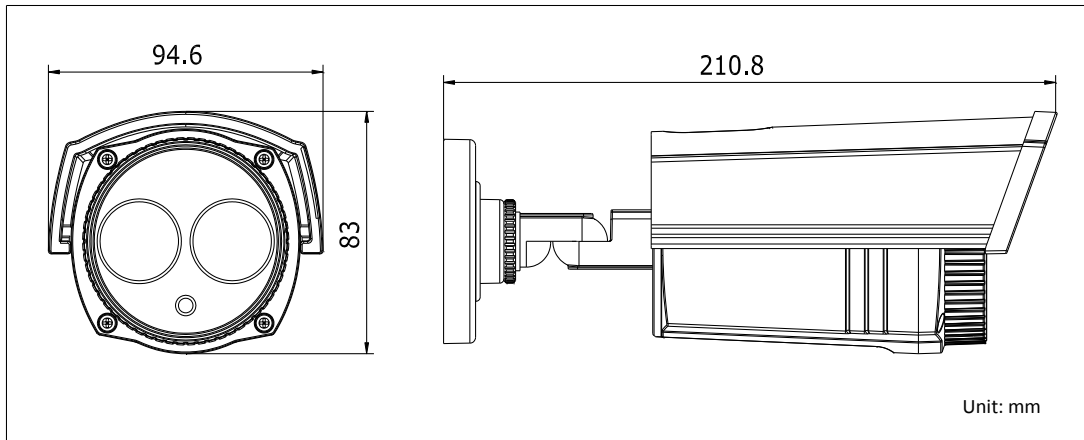

Dimensions