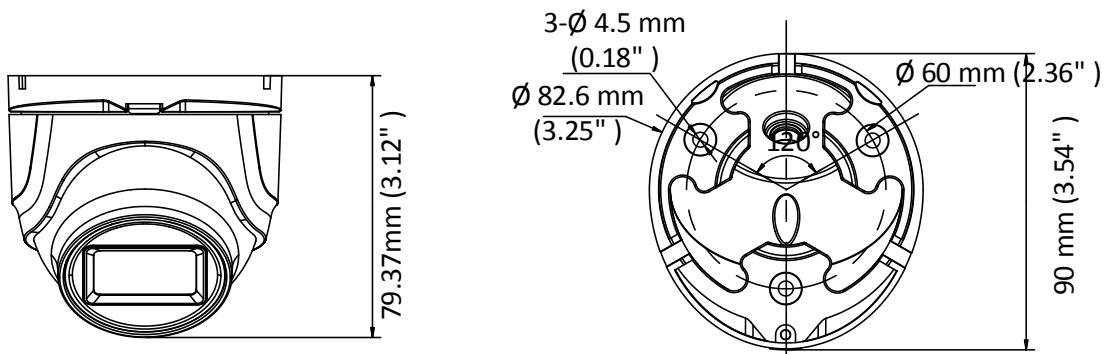

DS-2CE76U1T-ITMF 8 MP Turret Camera

Key Features

- 8.29 MP high performance CMOS
- 3840 × 2160 resolution
- 2.8 mm, 3.6 mm, 6 mm fixed lens
- EXIR 2.0, smart IR, up to 30 m IR distance
- 4 in 1 video output (switchable TVI/AHD/CVI/CVBS)
- IP67
- Up the coax (HIKVISION-C)

Specification

Camera	
Image Sensor	8.29 megapixel progressive scan CMOS
Signal System	PAL/NTSC
Frame Rate	TVI: 8MP@12.5fps, 8MP@15fps, 5MP@20fps, 4MP@25fps, 4MP@30fps, 2MP@25fps, 2MP@30fps CVI: 8MP@12.5fps, 8MP@15fps AHD: 8M@12.5fps, 8M@15fps CVBS: 960H P/N
Resolution	3840 (H) × 2160 (V)
Min. Illumination	Color: 0.01 Lux@(F1.2, AGC ON), 0 Lux with IR
Shutter Time	PAL: 1/12.5 s to 1/50,000 s NTSC: 1/15 s to 1/50,000 s
Lens	2.8 mm, 3.6 mm, 6 mm fixed lens
Horizontal Field of View	102.2° (2.8 mm), 79° (3.6 mm), 50.8° (6 mm)
Lens Mount	M16
Day & Night	IR cut filter
Angle Adjustment (Bracket)	Pan: 0° to 360°, Tilt:0° to 75°, Rotate: 0° to 360°
Synchronization	Internal synchronization
DWDR (Digital Wide Dynamic Range)	105 dB
Menu	
AGC	Yes
Day/Night Mode	Auto/Color/BW (Black and White)
White Balance	Auto/Manual
BLC (Backlight Compensation)	Yes
Language	English
Functions	Brightness, Sharpness, DNR, Mirror, Smart IR, HLC
Interface	
Video Output	1 HD analog output
Switch Button	TVI/AHD/CVI/CVBS
General	
Operating Conditions	-40 °C to 60 °C (-40 °F to 140 °F), humidity: 90% or less (non-condensation)
Power Supply	12 VDC ±25% <i>*You are recommended to use one power adapter to supply the power for one camera.</i>
Power Consumption	Max. 5.3 W
Protection Level	IP67
Material	Metal
IR Range	Up to 30 m
Communication	Up the coax, Protocol: HIKVISION-C (TVI output)
Dimensions	90 mm × 79.37 mm (3.54" × 3.12")
Weight	Approx. 310 g (0.68 lb.)

Order Models

DS-2CE76U1T-ITMF

Dimension

Accessory

DS-1272ZJ-110-TRS
Wall Mount

DS-1275ZJ-SUS
Vertical Pole Mount

DS-1276ZJ-SUS
Corner Mount

DS-1280ZJ-XS
Junction Box