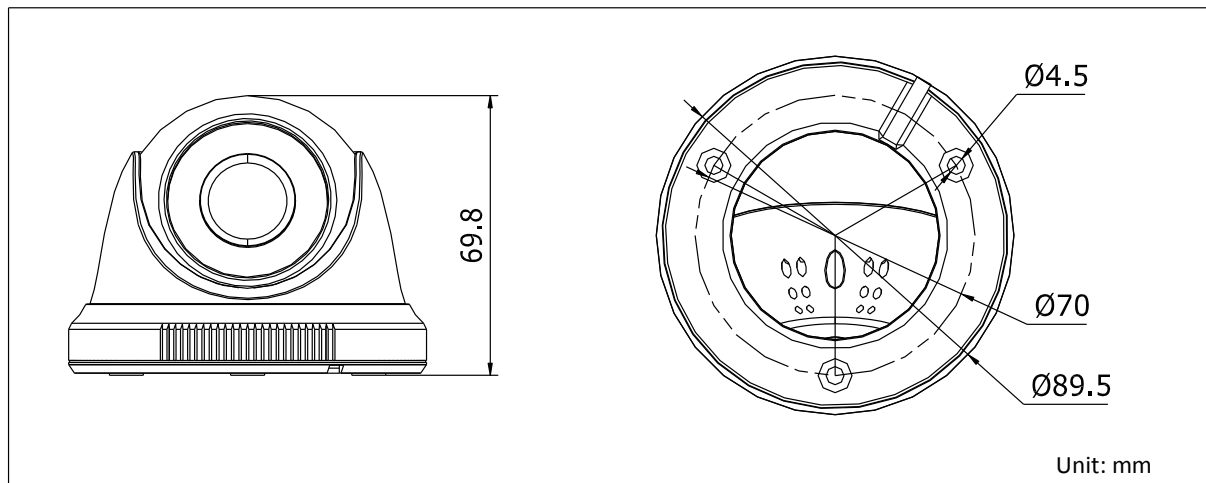

DS-2CE56D0T-IRP HD1080p Indoor IR Turret Camera

Key Features

- 2 Megapixel high-performance CMOS
- Analog HD output, up to 1080p resolution
- True Day/Night, smart IR
- Up to 20 m IR distance

Specifications

Camera	
Image Sensor	2MP CMOS Image Sensor
Signal System	PAL/NTSC
Frame Rate	PAL: 1080p@25fps NTSC: 1080p@30fps
Resolution	1920 (H) × 1080 (V)
Min. illumination	0.01 Lux @ (F1.2,AGC ON),0 Lux with IR
Shutter Time	1/25(1/30) s to 1/50,000 s
Lens	2.8 mm, 3.6 mm, 6 mm fixed lens
Horizontal Field of View	103 ° (2.8 mm), 82.2 ° (3.6 mm), 54 ° (6 mm)
Lens Mount	M12
Day & Night	IR cut filter
Angle Adjustment	Pan: 0 to 360°, Tilt: 0 to 75°, Rotation: 0 to 360°
Synchronization	Internal synchronization
Menu	
AGC	Low/middle/high
Day/Night Mode	Smart/color/BW(Black and White)
Backlight Compensation	Yes
DWDR	Yes
Language	English, Chinese
Functions	Brightness, Sharpness, DNR, Mirror
Interface	
Video Output	1 HD analog output
General	
Operating Conditions	-20 °C to 45 °C (-4 °F to 113 °F), Humidity 90% or less (non-condensing)
Power Supply	12 VDC±15%
Power Consumption	Max. 4 W
Material	Plastic
IR Range	Up to 20 m
Dimension	Φ 89.5 mm × 69.8 mm(Φ 3.52" × 2.75")
Weight	Approx. 250 g (0.55 lb.)

Order Models

DS-2CE56DOT-IRP

Dimensions

Accessories

DS-1272ZJ-110-TRS
Wall Mounting

DS-1275ZJ-SUS
Vertical Pole Mounting

DS-1276ZJ-SUS
Corner Mounting

DS-1H18
Video Balun -SUS