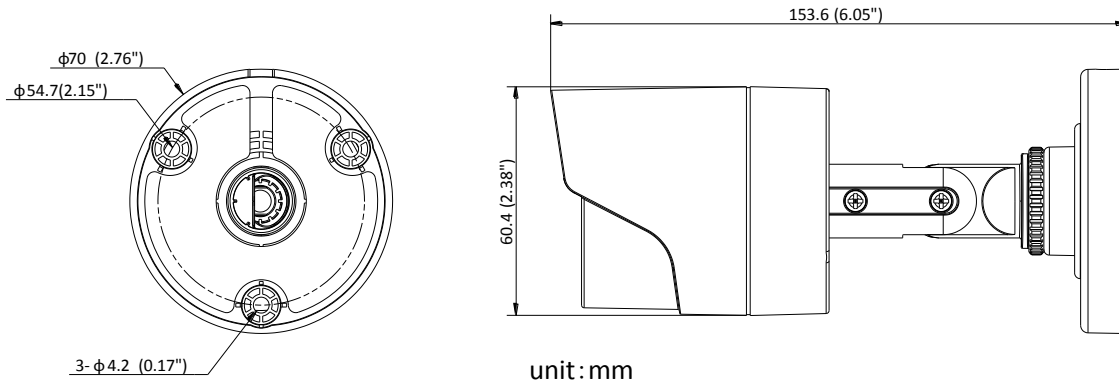

DS-2CE16D0T-IRP HD1080p IR Bullet Camera

Key Features

- 2 megapixel high-performance CMOS
- Analog HD output, up to 1080p resolution
- True Day/Night, Smart IR
- Up to 20m IR distance
- IP66 weatherproof

Specifications

Camera	
Image Sensor	2MP CMOS Image Sensor
Signal System	PAL/NTSC
Frame Rate	PAL: 1080p@25fps NTSC: 1080p@30fps
Resolution	1920 (H) × 1080 (V)
Min. illumination	0.01 Lux @ (F1.2,AGC ON),0 Lux with IR
Shutter Time	1/25(1/30)s to 1/50,000s
Lens	2.8mm, 3.6mm, 6mm optional
	Angle of View: 103°(2.8mm), 82.2°(3.6mm), 54°(6mm)
Lens Mount	M12
Day & Night	ICR
Angle Adjustment	Pan: 0 - 360°, Tilt: 0 - 180°, Rotation: 0 - 360°
Synchronization	Internal synchronization
Menu	
AGC	Low/middle/high
Day/Night Mode	Smart/color/BW(Black and White)
Backlight Compensation	Yes
DWDR	Yes
Language	English, Chinese
Functions	Brightness, Sharpness, DNR, Mirror
General	
Operating Conditions	-40 °C – 60 °C (-40 °F – 140 °F), Humidity 90% or less (non-condensing)
Power Supply	12 VDC ± 15%
Power Consumption	Max. 4W
Ingress Protection	IP66
Material	Plastic
IR Range	Up to 20 m
Dimensions	Φ 70 mm × 154 mm (Φ 2.76" × 6.06")
Weight	300 g (0.66 lb.)

Order Models

DS-2CE16D0T-IRP

Dimensions

Accessories

DS-1280ZI-XS
Junction box

DS-1H18
Video Balun

Distributed by

Headquarters