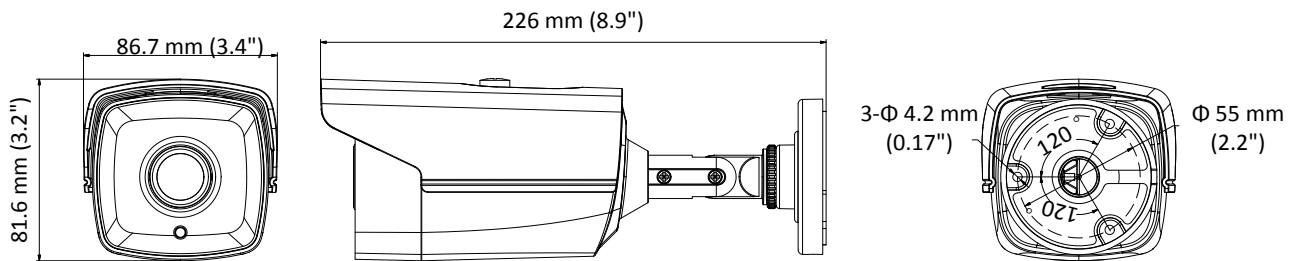

Dimensions