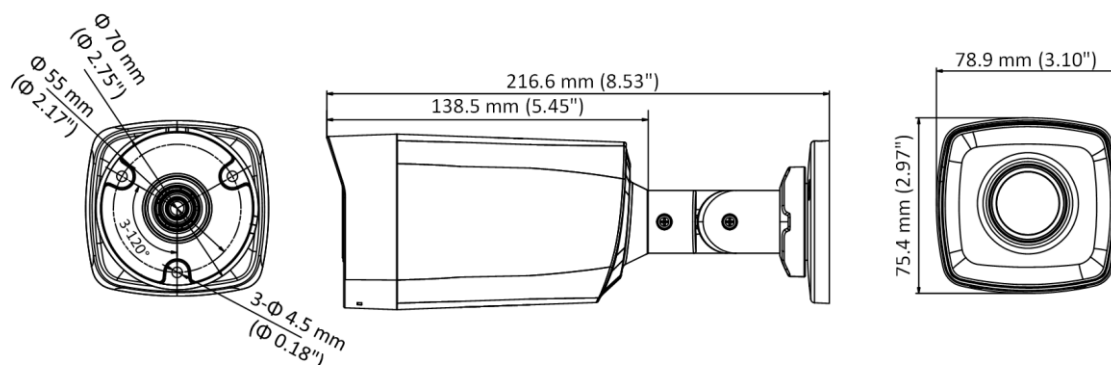

▪ Specification

Camera	
Image Sensor	2 MP CMOS
Signal System	PAL/NTSC
Frame Rate	TVI: 1080P@30fps, 1080P@25fps CVI: 1080P@30fps, 1080P@25fps AHD: 1080P@30fps, 1080P@25fps CVBS: PAL/NTSC
Resolution	1920 (H) × 1080 (V)
Min. illumination	0.01 Lux @ (F1.2, AGC ON), 0 Lux with IR
Shutter Time	PAL: 1/25 s to 1/50,000 s NTSC: 1/30 s to 1/50,000 s
Lens	2.8 mm, 3.6 mm, 6 mm fixed lens
Horizontal Field of View	2.8 mm, horizontal FOV: 106.4°, vertical FOV: 57.9°, diagonal FOV: 124.6° 3.6 mm, horizontal FOV: 79.6°, vertical FOV: 43.5°, diagonal FOV: 93.7° 6 mm, horizontal FOV: 51.9°, vertical FOV: 30°, diagonal FOV: 58.8°
Lens Mount	M12
Day & Night	ICR
WDR (Wide Dynamic Range)	Digital WDR
Angle Adjustment	Pan: 0 to 360°, Tilt: 0 to 180°, Rotation: 0 to 360°
Menu	
Image Mode	STD/HIGH-SAT
AGC	Yes
Day/Night Mode	Auto/Color/BW (Black and White)
White Balance	Auto/Manual
AE (Auto Exposure) Mode	DWDR/BLC/HLC/Global
Language	English
Functions	Brightness, Sharpness, Smart IR
2D DNR	Yes
Interface	
Video Output	Switchable TVI/AHD/CVI/CVBS
General	
Operating Condition	-40 °C to 60 °C (-40 °F to 140 °F), humidity: 90% or less (non-condensation)
Power Supply	12 VDC ± 25%
Power Consumption	Max. 2.2 W
Protection Level	IP67
Material	Front Cover: Metal Main Body: Plastic
IR Range	Up to 30 m
Communication	HIKVISION-C
Dimensions	78.9 mm × 75.4 mm × 216.6 mm (3.10" × 2.97" × 8.53")
Weight	Approx. 320 g (0.71 lb.)

▪ Dimension