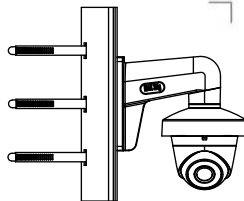

Order Model

DS-2CE56D0T-I2FB

Dimension

Accessory

Distributed by

DS-1272ZJ-110-TRS
Wall Mount

DS-1275ZJ-SUS
Vertical Pole Mount

DS-1276ZJ-SUS
Corner Mount