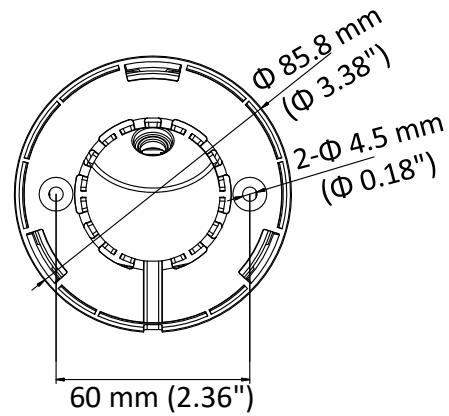

DS-2CE56D0T-I2FB 2 MP Balun Camera

Key Feature

- 2 MP, 1920 × 1080 resolution
- 2.8 mm, 3.6 mm, 6 mm fixed focal lens
- Smart IR, up to 20 m IR distance
- Twisted-pair cable transmission, BNC transmission
- 4 in 1 video output (switchable TVI/AHD/CVI/CVBS)
- IP66

Specification

Camera	
Image Sensor	2 MP CMOS
Signal System	PAL/NTSC
Frame Rate	PAL: 1080p@25fps NTSC: 1080p@30fps
Resolution	1920 (H) × 1080 (V)
Min. Illumination	0.01 Lux @ (F1.2, AGC ON), 0 Lux with IR
Shutter Time	PAL: 1/25 s to 1/50, 000 s NTSC: 1/30 s to 1/50, 000 s
Lens	2.8 mm, 3.6 mm, 6 mm fixed lens
Horizontal Field of View	106.4° (2.8 mm), 79.6° (3.6 mm), 51.9° (6 mm)
Lens Mount	M12
Day & Night	ICR
WDR	Digital WDR
Angle Adjustment	Pan: 0° to 360°, Tilt: 0° to 75°, Rotate: 0° to 360°
Menu	
Image Mode	STD/HIGH-SAT
AGC	Yes
Day/Night Mode	Auto/Color/BW (Black and White)
White Balance	Auto/Manual
AE (Auto Exposure) Mode	DWDR/BLC/HLC/Global
Noise Reduction	2D DNR
Language	English
Function	Brightness, Sharpness, Mirror, Smart IR
Interface	
Video Output	Switchable TVI/AHD/CVI/CVBS
General	
Operating Conditions	-40 °C to 60 °C (-40 °F to 140 °F), humidity: 90% or less (non-condensing)
Power Supply	12 VDC ± 25%
Power Consumption	Max. 2.5 W
Protection Level	IP66
Material	Enclosure: Plastic Main body: Metal
IR Range	Up to 20 m
Communication	HIKVISION-C
Dimensions	Φ 85.8 mm × 69.7 mm (Φ 3.38" × 2.84")
Weight	Approx. 183 g (0.40 lb.)

Order Model

DS-2CE56D0T-I2FB

Dimension

Accessory

Distributed by

DS-1272ZJ-110-TRS
Wall Mount

DS-1275ZJ-SUS
Vertical Pole Mount

DS-1276ZJ-SUS
Corner Mount