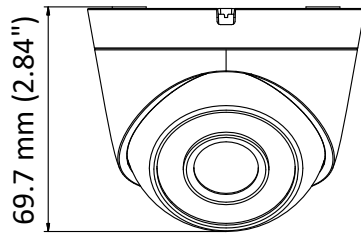

Order Model

DS-2CE56D0T-I2FB

Dimension