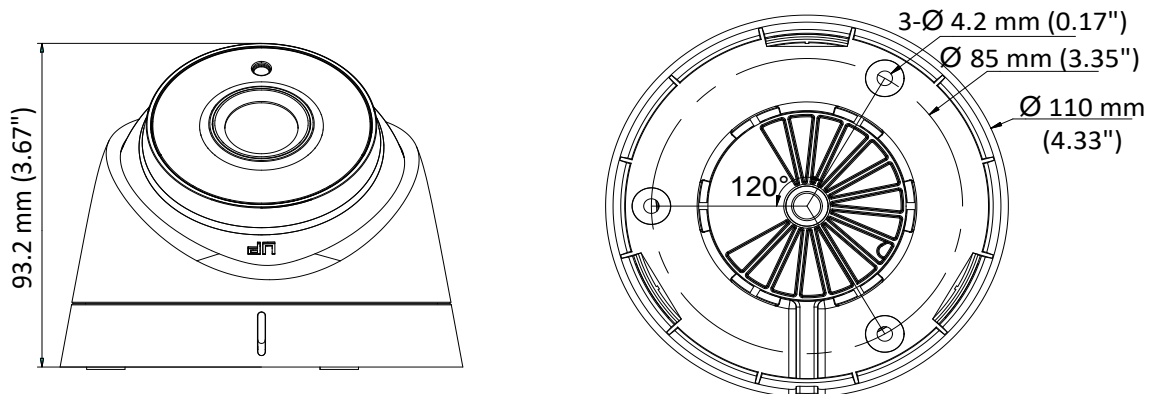

Order Model

DS-2CE56H0T-IT1E

Dimension