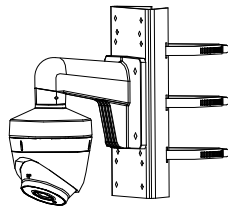

Order Model

DS-2CE56H0T-IT1E

Dimension

Accessory

DS-1272ZJ-110-TRS
Wall Mount

DS-1275ZJ-SUS
Vertical Pole Mount

DS-1276ZJ-SUS
Corner Mount

DS-1280ZJ-S
Junction Box

DS-1281ZJ-S
Inclined Ceiling Mount

Distributed by

HIKVISION®

Headquarters

No.555 Qianmo Road, Binjiang District,
Hangzhou 310051, China
T +86-571-8807-5998
overseasbusiness@hikvision.com

Hikvision USA
T +1-909-895-0400
sales.usa@hikvision.com