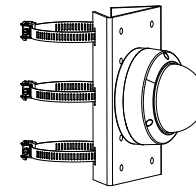

DS-1275ZJ-SUS
Vertical Pole Mount

Distributed by

HIKVISION®

Headquarters

No.555 Qianmo Road, Binjiang District,
Hangzhou 310051, China
T +86-571-8807-5998
overseasbusiness@hikvision.com

Hikvision USA
T +1-909-895-0400
sales.usa@hikvision.com

Hikvision Australia
T +61-2-8599-4233
salesau@hikvision.com

Hikvision India
T +91-22-28469900
sales@pramahikvision.com

Hikvision Canada
T +1-866-200-6690
sales.canada@hikvision.com

Hikvision Thailand
T +662-275-9949
sales.thailand@hikvision.com

Hikvision Europe
T +31-23-5542770
sales.eu@hikvision.com

Hikvision Italy
T +39-0438-6902
info.it@hikvision.com

Hikvision Brazil
T +55 11 3318-0050
Latam.support@hikvision.com

Hikvision Turkey
T +90 (216)521 7070- 7074
sales.tr@hikvision.com

Hikvision Malaysia
T +601-7652-2413
sales.my@hikvision.com

Hikvision UK & Ireland
T +01628-902140
sales.uk@hikvision.com

Hikvision South Africa
Tel: +27 (10) 0351172
sale.africa@hikvision.com

Hikvision France
T +33(0)1-85-330-450
info.fr@hikvision.com

Hikvision Kazakhstan
T +7-727-9730667
nikia.panfilov@hikvision.ru

Hikvision Vietnam
T +84-974270888
sales.vt@hikvision.com

Hikvision UAE
T +971-4-4432090
salesme@hikvision.com

Hikvision Singapore
T +65-6684-4718
sg@hikvision.com

Hikvision Spain
T +34-91-737-16-55
info.es@hikvision.com

Hikvision Tashkent
T +99-87-1238-9438
uzb@hikvision.ru

Hikvision Hong Kong
T +852-2151-1761
info.hk@hikvision.com

Hikvision Russia
T +7-495-669-67-99
saleru@hikvision.com

Hikvision Korea
T +82-(0)31-731-8817
sales.korea@hikvision.com

Hikvision Poland
T +48-22-460-01-50
info.pl@hikvision.com

Hikvision Indonesia
T +62-21-2933759
Sales.Indonesia@hikvision.com

Hikvision Colombia
sales.colombia@hikvision.com