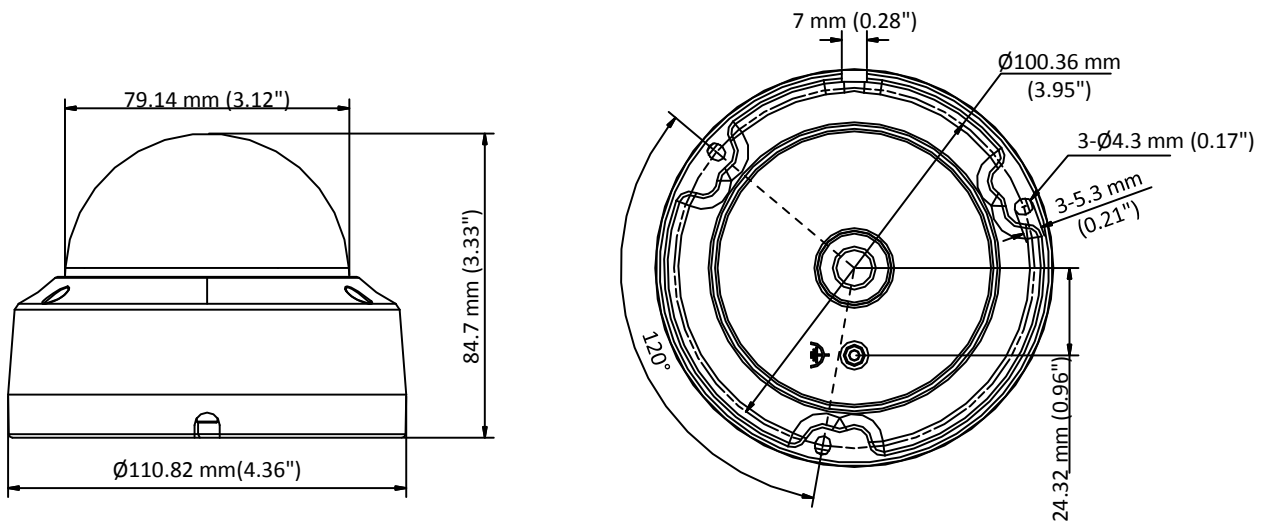

Order Model

DS-2CE56H0T-VPITE

Dimension