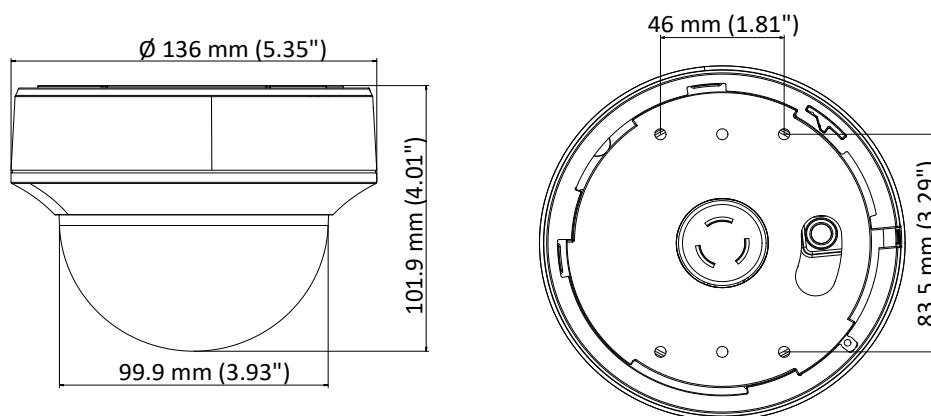

DS-2CE56H0T-ITZE 5 MP Dome Camera

Key Features

- 5 MP high performance COMS
- 2560 × 1944 resolution
- 2.7 mm to 13.5 mm motorized vari-focal lens
- EXIR 2.0, smart IR, up to 40 m IR distance
- OSD menu, 2D DNR, DWDR
- PoC.af
- Up the coax (HIKVISION-C)

Camera	
Image Sensor	5 MP CMOS image sensor
Resolution	2560 (H) × 1944 (V)
Min. Illumination	Color: 0.01 Lux @ (F1.2, AGC ON), 0 Lux with IR
Shutter Time	PAL: 1/25 s to 1/50, 000 s NTSC: 1/30 s to 1/50, 000 s
Lens	2.7 mm to 13.5 mm motorized vari-focal lens
Horizontal Field of View	95.7° to 29.1°
Lens Mount	Φ 14
Day & Night	IR cut filter
Angle Adjustment	Pan: 0° to 340°; Tilt: 0° to 75°; Rotate: 0° to 355°
Synchronization	Internal synchronization
Frame Rate	PAL: 5 MP@20fps, 4 MP@25fps, 1080p@25fps NTSC: 5 MP@20fps, 4 MP@30fps, 1080p@30fps
Menu	
AGC	Support
D/N Mode	Auto/Color/BW (Black and White)
White Balance	ATW/MWB
BLC	Support
DWDR (Digital Wide Dynamic Range)	Support
Functions	Brightness, Sharpness, DNR, Mirror, Smart IR
Interface	
Video Output	1 HD analog output
General	
Operating Conditions	-40 °C to 60 °C (-40 °F to 140 °F), humidity: 90% or less (non-condensation)
Power Supply	12 VDC ±25%, PoC.af
Power Consumption	Max. 6.6 W
Material	Plastic
IR Range	Up to 40 m
Communication	Up the coax, Protocol: HIKVISION-C (TVI output)
Dimensions	Ø 136 mm × 101.9 mm (Ø 5.35" × 4.01")
Weight	Approx. 455 g (1.00 lb.)

Order Model

DS-2CE56H0T-ITZE

Dimension

Accessory

DS-1275ZJ-SUS
Vertical Pole Mount

DS-1273ZJ-130B
Wall Mount

DS-1276ZJ-SUS
Corner Mount

DS-1271ZJ-130
Pendant Mount