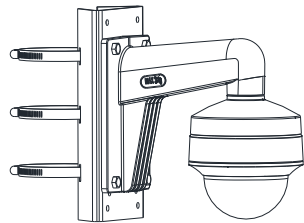

Camera	
Image Sensor	5 MP CMOS image sensor
Resolution	2560 (H) × 1944 (V)
Min. Illumination	Color: 0.01 Lux @ (F1.2, AGC ON), 0 Lux with IR
Shutter Time	PAL: 1/25 s to 1/50, 000 s NTSC: 1/30 s to 1/50, 000 s
Lens	2.7 mm to 13.5 mm motorized vari-focal lens
Horizontal Field of View	95.7° to 29.1°
Lens Mount	Φ 14
Day & Night	IR cut filter
Angle Adjustment	Pan: 0° to 340°; Tilt: 0° to 75°; Rotate: 0° to 355°
Synchronization	Internal synchronization
Frame Rate	PAL: 5 MP@20fps, 4 MP@25fps, 1080p@25fps NTSC: 5 MP@20fps, 4 MP@30fps, 1080p@30fps
Menu	
AGC	Support
D/N Mode	Auto/Color/BW (Black and White)
White Balance	ATW/MWB
BLC	Support
DWDR (Digital Wide Dynamic Range)	Support
Functions	Brightness, Sharpness, DNR, Mirror, Smart IR
Interface	
Video Output	1 HD analog output
General	
Operating Conditions	-40 °C to 60 °C (-40 °F to 140 °F), humidity: 90% or less (non-condensation)
Power Supply	12 VDC ±25%, PoC.af
Power Consumption	Max. 6.6 W
Material	Plastic
IR Range	Up to 40 m
Communication	Up the coax, Protocol: HIKVISION-C (TVI output)
Dimensions	Ø 136 mm × 101.9 mm (Ø 5.35" × 4.01")
Weight	Approx. 455 g (1.00 lb.)

Order Model

DS-2CE56H0T-ITZE

Dimension

Accessory

DS-1275ZJ-SUS
Vertical Pole Mount

DS-1273ZJ-130B
Wall Mount

DS-1276ZJ-SUS
Corner Mount

DS-1271ZJ-130
Pendant Mount