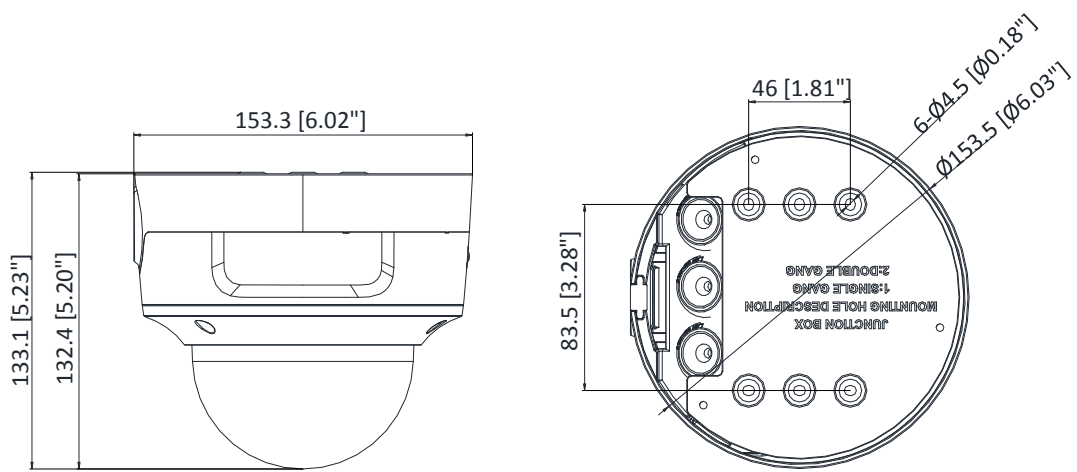

General Function	Mirror, password protection, privacy mask, watermark, IP address filter, one-key reset, anti-flicker, three streams, heartbeat
Software Reset	Yes
Linkage Method	Upload to FTP/NAS/memory card, notify surveillance center, send email, trigger alarm output, trigger recording, trigger capture, audible warning
Storage Conditions	-30 °C to 60 °C (-22 °F to 140 °F), humidity 95% or less (non-condensing)
Startup and Operating Conditions	-30 °C to 60 °C (-22 °F to 140 °F), humidity 95% or less (non-condensing)
Power Supply	12 VDC ± 25%, two-core terminal block; PoE: 802.3af, Class 3
Power Consumption and Current	12 VDC, 0.9 A, max. 10.8 W PoE: (802.3af, 36V to 57V), 0.4 A to 0.2 A, max. 12.9 W
Power Interface	2-core terminal block
Material	Metal
Camera Dimension	Φ153.5 × 133.2 mm (Φ6" × 5.2")
Package Dimension	244 × 174 × 173 mm (9.6" × 6.9" × 6.8")
Camera Weight	1080 g (2.4 lb.)
With Package Weight	1671 g (3.7 lb.)
Approval	
Protection	Ingress protection: IP66 (IEC 60529-2013), IK10(IEC 62262:2002)
EMC	CE-EMC (EN 55032: 2015, EN 61000-3-2: 2014, EN 61000-3-3: 2013, EN 50130-4: 2011 +A1: 2014); RCM (AS/NZS CISPR 32: 2015); IC (ICES-003: Issue 6, 2016); KC (KN 32: 2015, KN 35: 2015)
Safety	UL (UL 60950-1); CB (IEC 60950-1:2005 + Am 1:2009 + Am 2:2013); CE-LVD (EN 60950-1:2005 + Am 1:2009 + Am 2:2013); BIS (IS 13252(Part 1):2010+A1:2013+A2:2015); LOA (IEC/EN 60950-1)
Environment	CE-RoHS (2011/65/EU); WEEE (2012/19/EU); Reach (Regulation (EC) No 1907/2006)

* Listed resolutions are only selectable options. It does not mean that all streams can work at their maximum resolution at the same time.

Available Model

DS-2CD2786G2-IZS (2.8 to 12 mm)

Dimension

Unit: mm (inch)