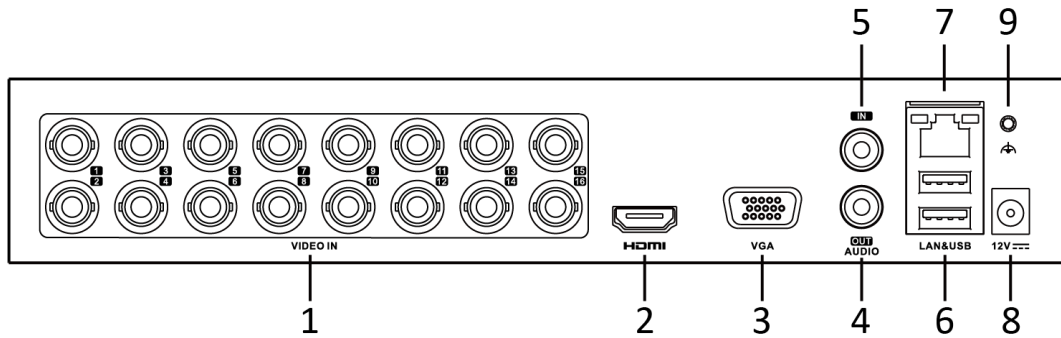

Physical Interface

*: The rear panel of DS-7204/7208HQHI-K1/E provides 4/8 video input interfaces.

No.	Description	No.	Description
1	VIDEO IN	6	USB Interface
2	HDMI Interface	7	LAN Network Interface
3	VGA Interface	8	Power Input
4	AUDIO OUT, RCA Connector	9	GND
5	AUDIO IN, RCA Connector