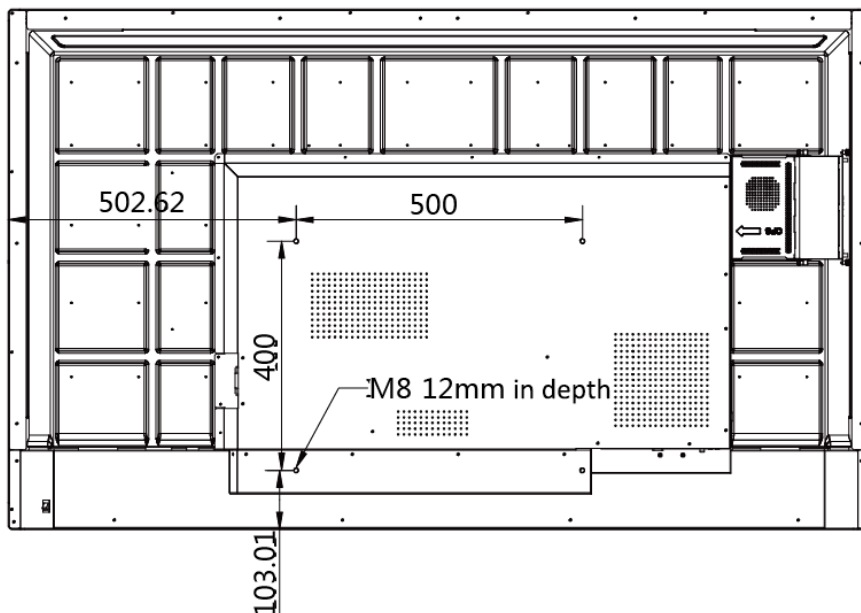

## Specifications

Model		DS-D5A65RB/A
Screen	Diagonal Screen Size	65"
	Backlight	LED Backlight
	Resolution	3840 × 2160 @60 Hz
	Display Scale	16:9
	Pixel Pitch	0.496(H) × 0.372(V) mm
	Color	10 bit
	Brightness	400 cd/m <sup>2</sup>
	Contrast	1200: 1
	Response Time	6 ms
	Viewing Angle	Horizontal 178°, vertical 178°
Interface	HDMI In	2, Max. 4K@30Hz
	HDMI Out	1, Max. 4K@60Hz
	VGA In	1, Max. 1080P@60Hz
	Audio In	2
	Audio Out	2
	USB Interface	2 USB on front panel , 2 USB on side panel
	RJ45 (100Mbps ports)	2
General	Power Supply	100 to 240 VAC, 50/60 Hz
	Power Consumption	< 300 W
	Net Weight	50.500 kg
	Gross Weight (with package)	62.500 kg
	Product Dimensions (Width × Height × Thickness)	1505 × 907 × 114 mm
	Package Dimensions (Width × Height × Thickness )	1735 × 1105 × 290 mm
	Working Temperature	0°C to 40°C
	Working Humidity	10% to 90%
	Built-in System	CPU
Memory		2 GB

## Physical Interface

Bottom interfaces of the rear panel:

Interface	Description	Interface	Description
1.TOUCH-USB	Peripheral Touch Interface	2.RS-232	Serial Port
3.LAN 1	Ethernet Interface 1	4. LAN 2	Ethernet Interface 2
5.SPDIF OUT	Digital Multi-media Speaker Interface	6.EARPHONE	Earphone Interface
7.LINE IN	Audio Input Interface	---	---

**Dimensions (unit: mm)**