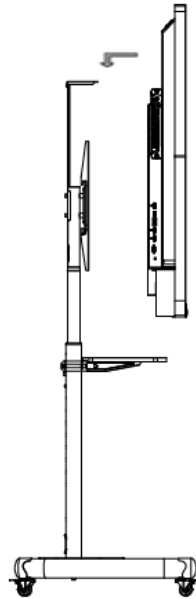

Mobile Mounting