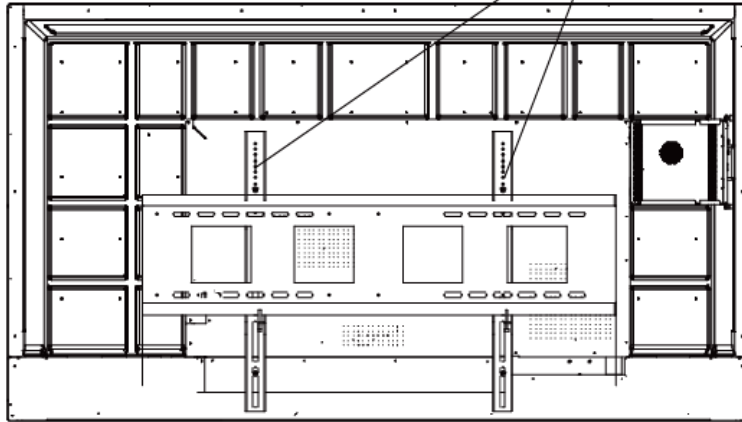

Mounting Method

Wall mounting

The rear should be installed on the hook holes

NOTE

The bracket for wall mount can be moved horizontally. Please leave a space no less than 6 cm at each side, or a space no less than 12 cm at one side for maintenance service.