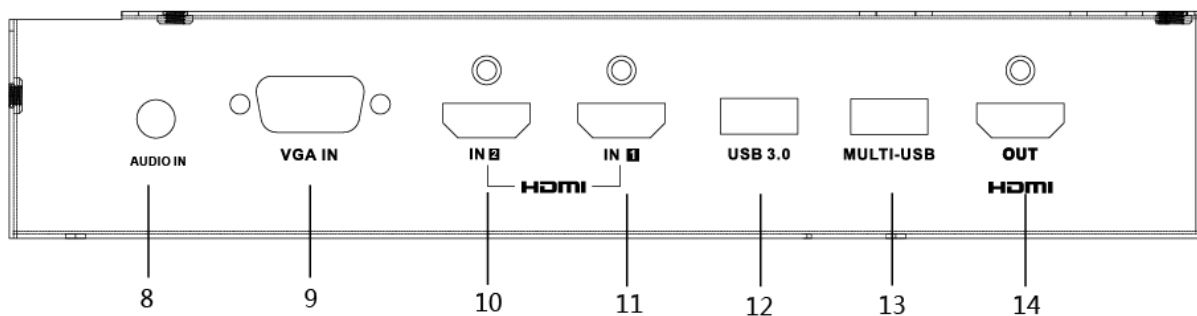

## Specifications

Model		DS-D5A65RB/A
Screen	Diagonal Screen Size	65"
	Backlight	LED Backlight
	Resolution	3840 × 2160 @60 Hz
	Display Scale	16:9
	Pixel Pitch	0.496(H) × 0.372(V) mm
	Color	10 bit
	Brightness	400 cd/m <sup>2</sup>
	Contrast	1200: 1
	Response Time	6 ms
	Viewing Angle	Horizontal 178°, vertical 178°
Interface	HDMI In	2, Max. 4K@30Hz
	HDMI Out	1, Max. 4K@60Hz
	VGA In	1, Max. 1080P@60Hz
	Audio In	2
	Audio Out	2
	USB Interface	2 USB on front panel , 2 USB on side panel
	RJ45 (100Mbps ports)	2
General	Power Supply	100 to 240 VAC, 50/60 Hz
	Power Consumption	< 300 W
	Net Weight	50.500 kg
	Gross Weight (with package)	62.500 kg
	Product Dimensions (Width × Height × Thickness)	1505 × 907 × 114 mm
	Package Dimensions (Width × Height × Thickness )	1735 × 1105 × 290 mm
	Working Temperature	0°C to 40°C
	Working Humidity	10% to 90%
	Built-in System	CPU
Memory		2 GB

## Physical Interface

Bottom interfaces of the rear panel:

Interface	Description	Interface	Description
1.TOUCH-USB	Peripheral Touch Interface	2.RS-232	Serial Port
3.LAN 1	Ethernet Interface 1	4. LAN 2	Ethernet Interface 2
5.SPDIF OUT	Digital Multi-media Speaker Interface	6.EARPHONE	Earphone Interface
7.LINE IN	Audio Input Interface	---	---

Left interfaces of the rear panel:

Interface	Description	Interface	Description
8.AUDIO IN	Audio Input Interface	9.VGA IN	VGA Input Interface
10.HDMI IN2	HDMI2 Input Interface	11.HDMI IN1	HDMI1 Input Interface
12.USB 3.0	USB 3.0 Interface	13.MULTI-USB	Multi-function USB Interface
14.HDMI OUT	HDMI Output Interface	---	---

**Dimensions (unit: mm)**