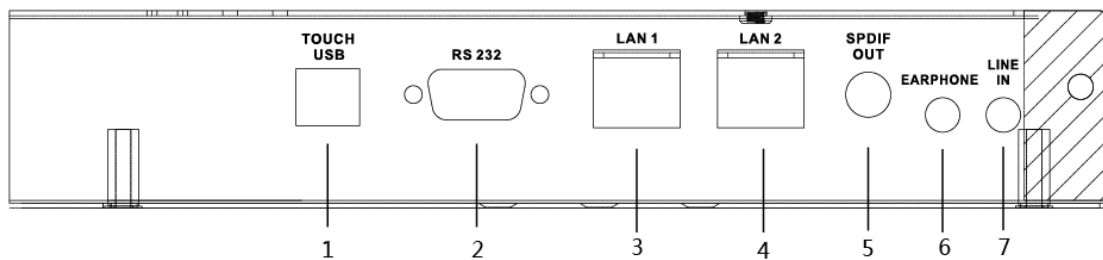

Storage	32 GB
	NIC	Built-in 100Mbps NIC, supporting routing
	Speaker	Built-in 16 W speaker × 2
	Decoding	H.265/H.264, 4K@60 × 1
	Operation System	Android 5.0

Available Models

DS-D5A65RB/A

Physical Interface

Bottom interfaces of the rear panel: