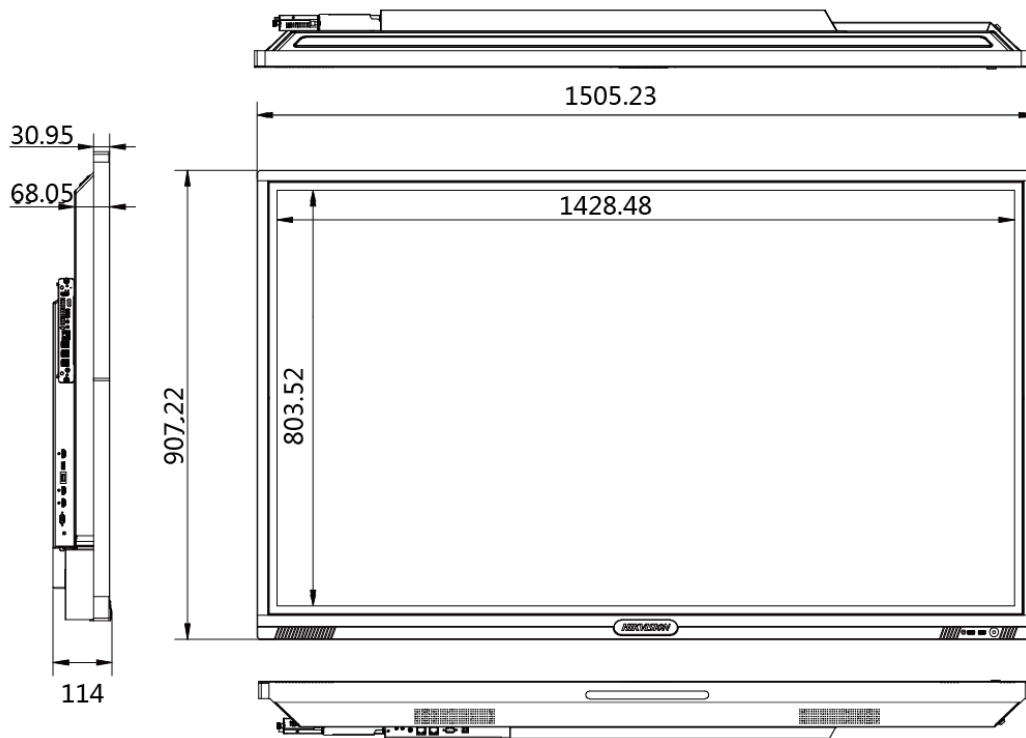

## Specifications

Model		DS-D5A65RB/A
Screen	Diagonal Screen Size	65"
	Backlight	LED Backlight
	Resolution	3840 × 2160 @60 Hz
	Display Scale	16:9
	Pixel Pitch	0.496(H) × 0.372(V) mm
	Color	10 bit
	Brightness	400 cd/m <sup>2</sup>
	Contrast	1200: 1
	Response Time	6 ms
	Viewing Angle	Horizontal 178°, vertical 178°
Interface	HDMI In	2, Max. 4K@30Hz
	HDMI Out	1, Max. 4K@60Hz
	VGA In	1, Max. 1080P@60Hz
	Audio In	2
	Audio Out	2
	USB Interface	2 USB on front panel , 2 USB on side panel
	RJ45 (100Mbps ports)	2
General	Power Supply	100 to 240 VAC, 50/60 Hz
	Power Consumption	< 300 W
	Net Weight	50.500 kg
	Gross Weight (with package)	62.500 kg
	Product Dimensions (Width × Height × Thickness)	1505 × 907 × 114 mm
	Package Dimensions (Width × Height × Thickness )	1735 × 1105 × 290 mm
	Working Temperature	0°C to 40°C
	Working Humidity	10% to 90%
	Built-in System	CPU
Memory		2 GB

## Physical Interface

Bottom interfaces of the rear panel:

Interface	Description	Interface	Description
1.TOUCH-USB	Peripheral Touch Interface	2.RS-232	Serial Port
3.LAN 1	Ethernet Interface 1	4. LAN 2	Ethernet Interface 2
5.SPDIF OUT	Digital Multi-media Speaker Interface	6.EARPHONE	Earphone Interface
7.LINE IN	Audio Input Interface	---	---

**Dimensions (unit: mm)**