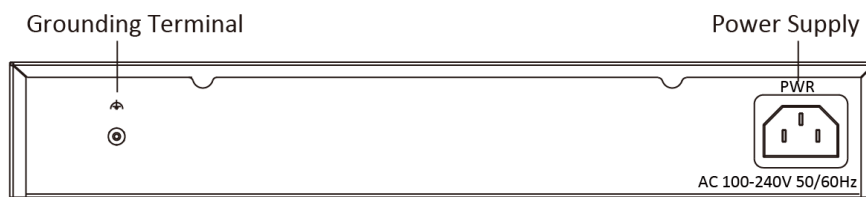

Available Model

DS-3E1526P-E