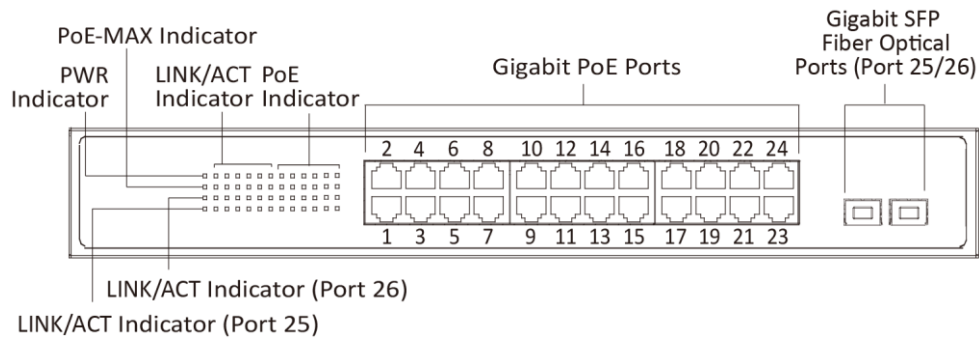

Physical Interface

Front panel:

Back panel: