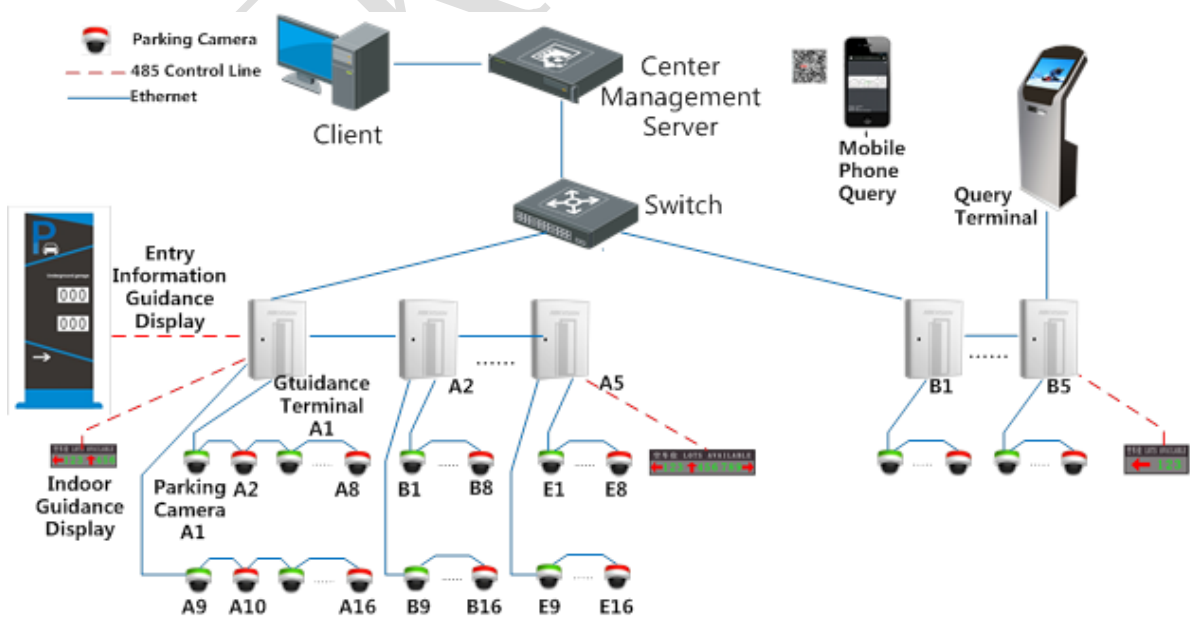

Indoor Parking Guidance DS-TVL121-X-6D

Indoor Parking Guidance DS-TVL121-X-6D is the kitting of parking guidance and passageway system, mainly installed in passages and control areas of parking lot. DS-TVL121-X-6D can publish the real-time remaining parking number, and provide the speedy and accuracy service for drivers to find the right parking space. The product equipped with standard RS485 communication mode, which can display numbers. Dynamic arrow.

Note: the product in kind prevail, the picture is for reference only

Model Description

Models	Function Description
DS-TVL121-3-6D	Indoor, Single-color, Single Row, Number 3,RS-485 transmission, Network Transmission
DS-TVL121-6-6D	Indoor, Single -color, Single Row, Number 6,RS-485 transmission, Network Transmission
DS-TVL121-9-6D	Indoor, Single -color, Single Row, Number 9,RS-485 transmission, Network Transmission

Key Features

- Equipped with standard RS485 communication mode
- LED module supports shift left, shift up, upward expanding, downward expanding, Real-time display
- LED module supports Red/Green single color display, Remaining parking number display
- Mounting mode: Hoisting
- Logic address 0~255

Application Scenario

Specifications

Type	Indoor one-way Guidance	Indoor two-way Guidance	Indoor three-way Guidance
Model	DS-TVL121-3-6D	DS-TVL121-6-6D	DS-TVL121-9-6D
Application	Indoor Parking Area		
Power Supply	AC 220V		
Power Consumption	Max. 70W, Average 30W	Max. 105W, Average 45W	Max. 140W, Average 60W
Display Mode	Shift left, Shift up, Upward expanding, Downward expanding		
Scanning Frequency	400Hz		
Scanning Mode	1/16 A Model Scanning		
Size (Border included)	584×312×65	1132×312×65	1680×312×65
Display Screen Border	Black Aluminum Alloy Border		
Character Display	Support GB2312 Character set, 32×32 dot character Chinese		
Display Color	Red-Green Double color		
Communication Mode	RS485		
Number Display	Support 3 numbers 1 arrow display	Support 6 numbers 2 arrows display	Support 9 numbers 3 arrows display