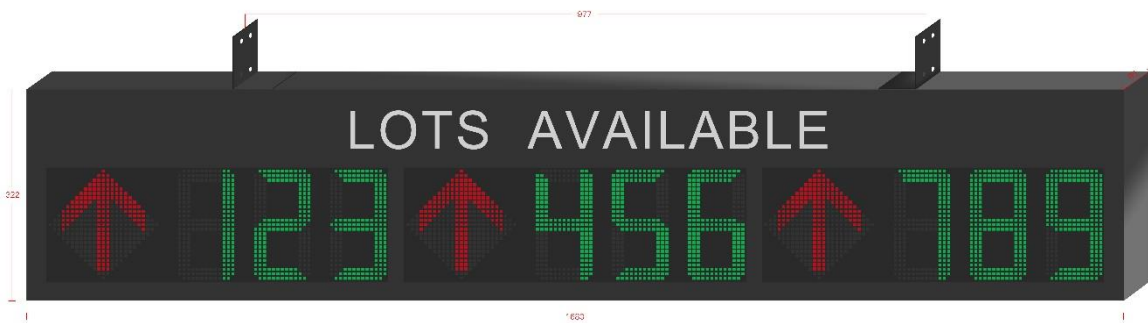

Note: the product in kind prevail, the picture is for reference only

Model Description

Models	Function Description
DS-TVL121-3-6D	Indoor, Single-color, Single Row, Number 3,RS-485 transmission, Network Transmission
DS-TVL121-6-6D	Indoor, Single -color, Single Row, Number 6,RS-485 transmission, Network Transmission
DS-TVL121-9-6D	Indoor, Single -color, Single Row, Number 9,RS-485 transmission, Network Transmission

Key Features

- Equipped with standard RS485 communication mode
- LED module supports shift left, shift up, upward expanding, downward expanding, Real-time display
- LED module supports Red/Green single color display, Remaining parking number display
- Mounting mode: Hoisting
- Logic address 0~255

Application Scenario

Specifications

Type	Indoor one-way Guidance	Indoor two-way Guidance	Indoor three-way Guidance
Model	DS-TVL121-3-6D	DS-TVL121-6-6D	DS-TVL121-9-6D
Application	Indoor Parking Area		
Power Supply	AC 220V		
Power Consumption	Max. 70W, Average 30W	Max. 105W, Average 45W	Max. 140W, Average 60W
Display Mode	Shift left, Shift up, Upward expanding, Downward expanding		
Scanning Frequency	400Hz		
Scanning Mode	1/16 A Model Scanning		
Size (Border included)	584×312×65	1132×312×65	1680×312×65
Display Screen Border	Black Aluminum Alloy Border		
Character Display	Support GB2312 Character set, 32×32 dot character Chinese		
Display Color	Red-Green Double color		
Communication Mode	RS485		
Number Display	Support 3 numbers 1 arrow display	Support 6 numbers 2 arrows display	Support 9 numbers 3 arrows display

Dimensions

Indoor one-way guiding screen

Indoor two-way guiding screen

Indoor two-way guiding screen

Unit : mm