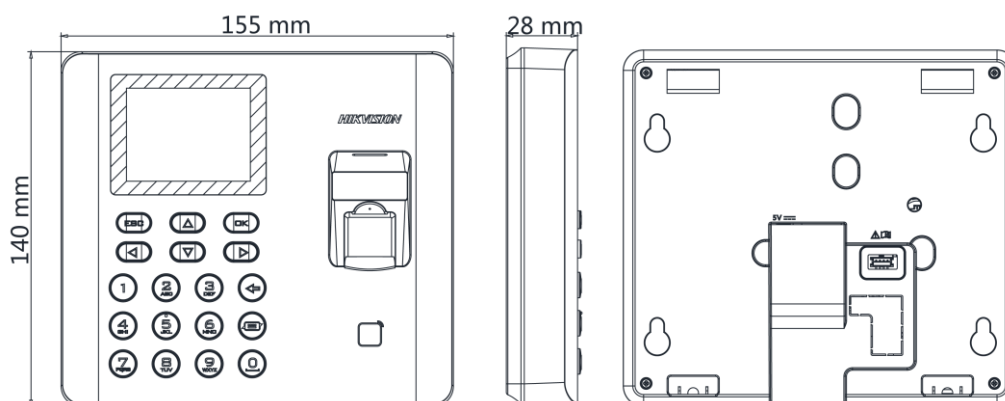

## ▪ Specification

System	
Operation system	Linux
Screen	
Size	2.4-inch
Type	LCD-TFT display screen
Audio	
Audio output	1 loudspeaker, 1 buzzer
Network	
Wired network	TCP/IP, 10/100Mbps, self-adaptive
Wi-Fi	Support
Interface	
Network interface	1
USB	1
Capacity	
Fingerprint capacity	3000
Event capacity	100,000
Authentication	
Fingerprint module	Optical fingerprint module
Fingerprint comparing mode	1:1 and 1:N
Fingerprint recognition duration	< 1 s
Fingerprint False Acceptance Rate (FAR)	≤ 0.001 %
Fingerprint False Rejection Rate (FRR)	≤ 0.01 %
Others	
Indicator	Power/status (red/green)
Power supply	5 VDC/1 A
Working temperature	-10 °C to +55 °C (14 °F to +131 °F)
Working humidity	10% to 90% (no condensing)
Color	Black
Dimensions	140 mm × 155 mm × 28 mm (5.51" × 6.01" × 1.18")
Application environment	Indoor
Installation	Surface mounting, desk stand

## ▪ Dimension