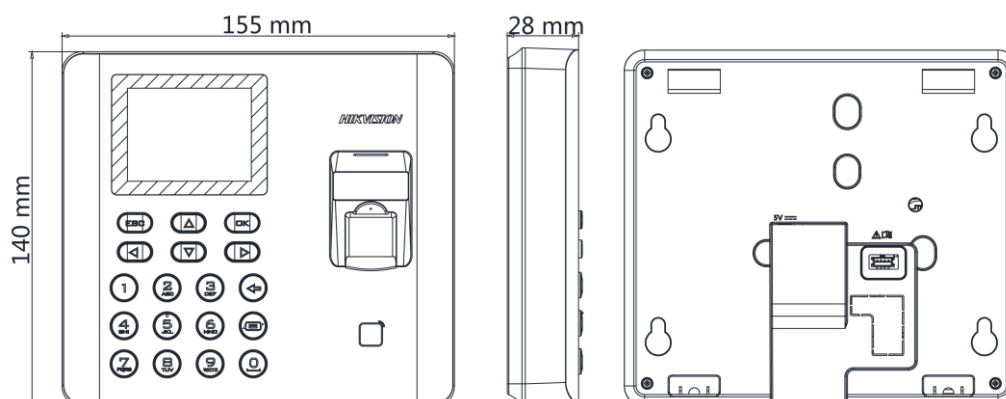

▪ Specification

System	
Operation system	Linux
Screen	
Size	2.4-inch
Type	LCD-TFT display screen
Audio	
Audio output	1 loudspeaker, 1 buzzer
Network	
Wired network	TCP/IP, 10/100Mbps, self-adaptive
Wi-Fi	Support
Interface	
Network interface	1
USB	1
Capacity	
Card capacity	3000
Fingerprint capacity	3000
Event capacity	100,000
Authentication	
Card type	Mifare 1 card
Card reading distance	0 to 5 cm
Card reading duration	< 1 s
Fingerprint module	Optical fingerprint module
Fingerprint comparing mode	1:1 and 1:N
Fingerprint recognition duration	< 1 s
Fingerprint False Acceptance Rate (FAR)	≤ 0.001 %
Fingerprint False Rejection Rate (FRR)	≤ 0.01 %
Others	
Indicator	Power/status (red/green)
Power supply	5 VDC/1 A
Working temperature	-10 °C to +55 °C (14 °F to +131 °F)
Working humidity	10% to 90% (no condensing)
Color	Black
Dimensions	140 mm × 155 mm × 30 mm (5.51" × 6.01" × 1.18")
Application environment	Indoor
Installation	Surface mounting, desk stand

▪ Dimension