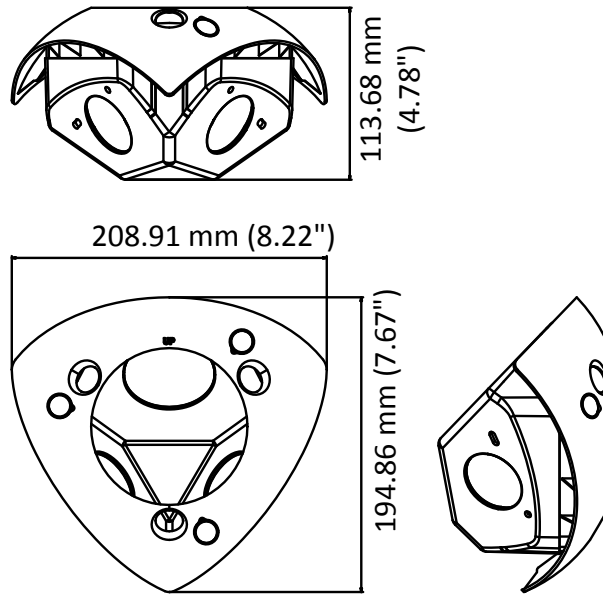

DS-1274ZJ-DM25

Corner Mount for Dome Camera

Features

- Aluminum alloy and plastic with surface spray treatment
- Indoor application

Dimension

Available Model

DS-1274ZJ-DM25

Parameter

Model	DS-1274ZJ-DM25
Parameters	Corner Mount for Dome Camera
Appearance	Hikvision White
Material	Aluminum Alloy & Plastic
Dimension	208.91 mm × 194.86 mm × 113.68 mm (8.22" × 7.67" × 4.78")
Weight	340 g (0.75 lb.)

Notes

- The mount should be installed on the flat surface.
- The wall must be capable of supporting at least 3 times as much as the total weight of the camera and the mount.
- The mount's maximum load capacity is 3 KG (6.6 lb.).