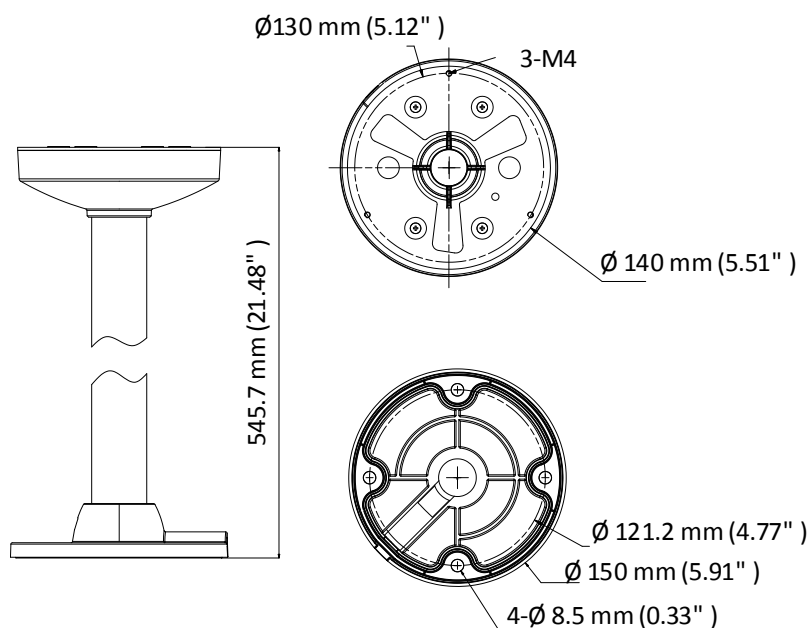

DS-1271ZJ-140-DM45

Pendant Mount

Feature

- Aluminum alloy with surface spray treatment
- The cap facilitates the installation
- Applies to both indoor conditions, and outdoor conditions

Dimension

Available Model

DS-1271ZJ-140-DM45

Parameter

Model	DS-1271ZJ-140-DM45
Parameters	Pendant Mount
Appearance	Hikvision White
Material	Aluminum Alloy
Dimension	$\varnothing 150$ mm \times 545.7 mm (5.91" \times 21.48")
Weight	1125 g (2.48 lb.)

Notes

- The mount should be installed on the flat surface.
- The waterproof rubber is necessary for the outdoor application.
- The wall must be capable of supporting at least 3 times as much as the total weight of the camera, and the mount.
- The mount's maximum load capacity is 3 kg (6.61 lb.).