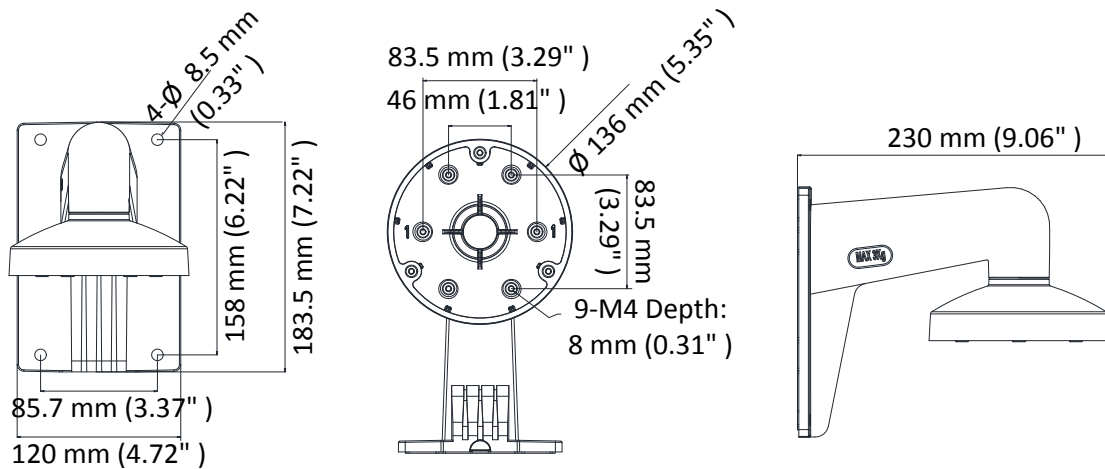

### Wall Mount

#### Dimension

#### Parameter

Model	DS-1473ZJ-135
Parameters	Wall Mount
Appearance	Hikvision White
Material	Aluminum Alloy
Dimension	Ø 136 mm × 183.5 mm × 230 mm (5.35" × 7.22" × 9.06")
Weight	704 g (1.55 lb.)

#### Note

- The mount should be installed on the flat wall.
- The waterproof rubber is necessary for the outdoor application.
- The pole must be capable of supporting at least 3 times as much as the total weight of the camera, and the mount.
- The mount's maximum load capacity is 3 kg (6.6 lb.).