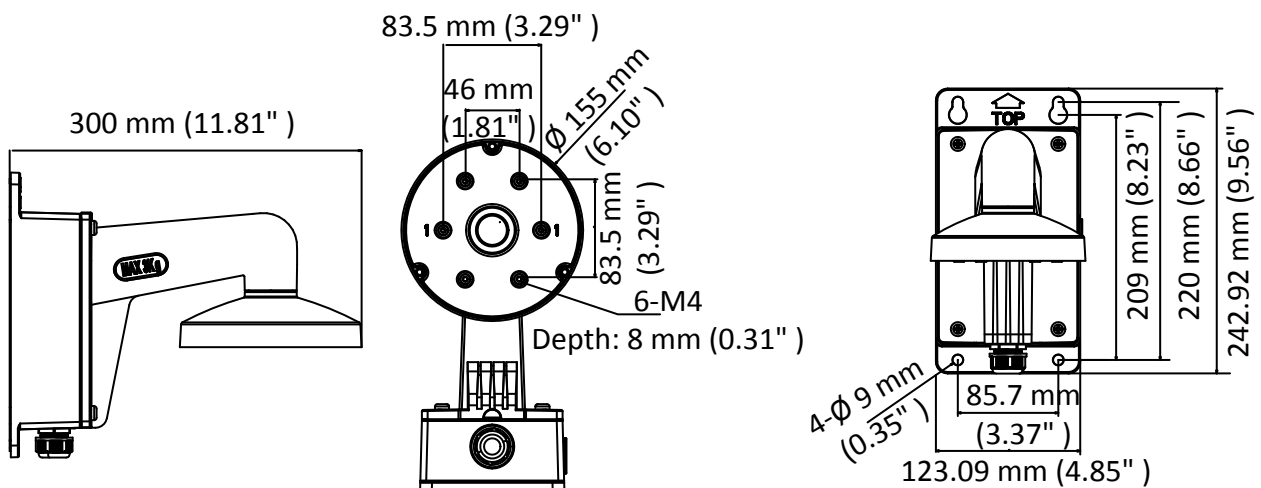

DS-1473ZJ-155B (Black)

Wall Mount

Feature

- Aluminum alloy with surface spray treatment
- The cap facilitates the installation

Dimension

Available Model

DS-1473ZJ-155B (Black)

Parameter

Model	DS-1473ZJ-155B (Black)
Parameters	Wall Mount
Appearance	Hikvision Black
Material	Aluminum Alloy
Dimension	Φ155 mm × 243 mm × 300 mm (6.10" × 9.56" × 11.81")
Weight	Approx. 1750 g (3.86 lb.)

Note

- The mount should be installed on the flat surface.
- The waterproof rubber is necessary for the outdoor application.
- The wall must be capable of supporting at least 3 times as much as the total weight of the camera and the mount.
- The mount's maximum load capacity is 3 kg (6.61 lb.).