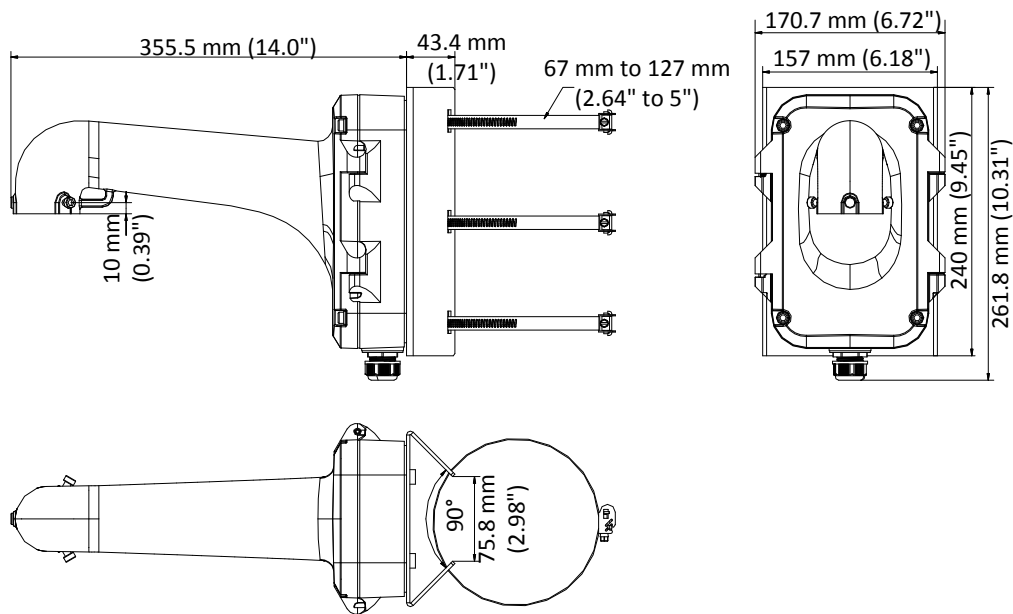

### Vertical Pole Mount for Speed Dome

#### Feature

- Vertical pole mount with the junction box
- Aluminum alloy and steel with surface spray treatment
- Adjustable diameter from 67 mm to 127 mm
- Bottom outlet, and back outlet
- The hook for safety rope facilitates speed dome's installation

#### Dimension

#### Parameter

|            |   |
|------------|---|
| Model      | DS-1604ZJ-Pole-P                                      |
| Parameters | Vertical Pole Mount for Speed Dome                    |
| Appearance | Platinum Gray   |
| Material   | Aluminum Alloy and Steel                              |
| Dimension  | 355.5 mm × 261.8 mm × 170.7 mm (14" × 10.31" × 6.72") |
| Weight     | 3.8 kg (8.38 lb.)                                     |