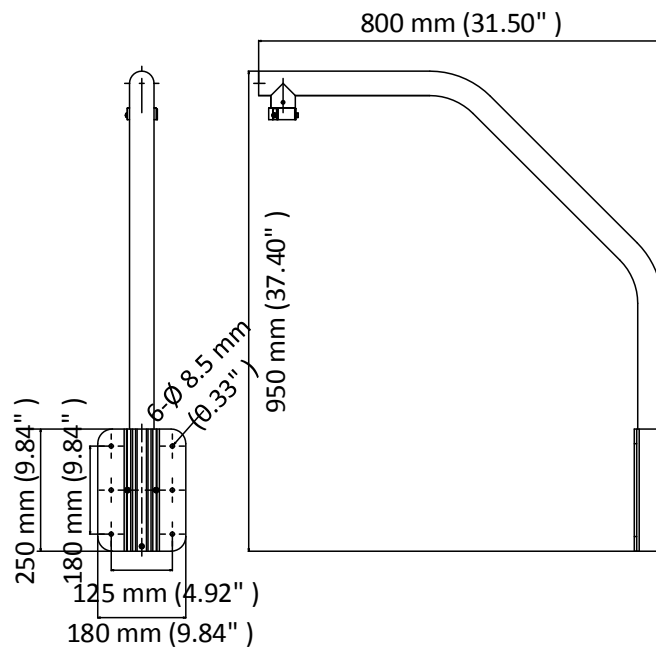

DS-1660ZJ-P

Wall Mount

Feature

- Aluminum alloy with surface spray treatment
- Install the mount on the edge of the wall

Dimension

Available Model

DS-1660ZJ-P

Parameter

Model	DS-1660ZJ-P
Parameters	Wall Mount
Appearance	Platinum Gray
Material	Aluminum Alloy
Dimension	180mm × 800 mm × 950 mm (9.84" × 31.50" × 37.40")
Weight	2900 g (6.39 lb.)

Note

- The mount should be installed on the flat surface.
- The waterproofing measures are necessary for the outdoor application.
- The wall must be capable of supporting at least 3 times as much as the total weight of the camera and the mount.
- The mount's maximum load capacity is 10 kg (22 lb.).