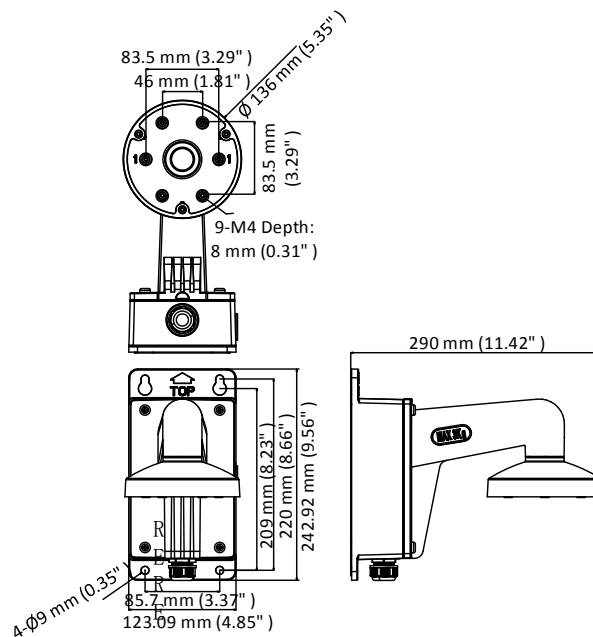

DS-1273ZJ-135B(Black)

Wall Mount

Features

- Aluminum alloy with surface spray treatment
- Internal cable routing design
- Cap design facilitates installation

Dimension

Available Model

DS-1273ZJ-135B(Black)

Parameter

Model	DS-1273ZJ-135B(Black)
Parameters	Wall Mount
Appearance	Black
Material	Aluminum Alloy
Dimension	123.09 mm × 242.92 mm × 290 mm (4.85" × 9.56" × 11.42")
Weight	1490 g (3.28 lb.)

Notes

- The mount should be installed on the flat surface.
- The wall must be capable of supporting at least 3 times as much as the total weight of the camera, and the mount.
- The maximum load capacity of the mount is 4.5 kg (9.9 lb.).