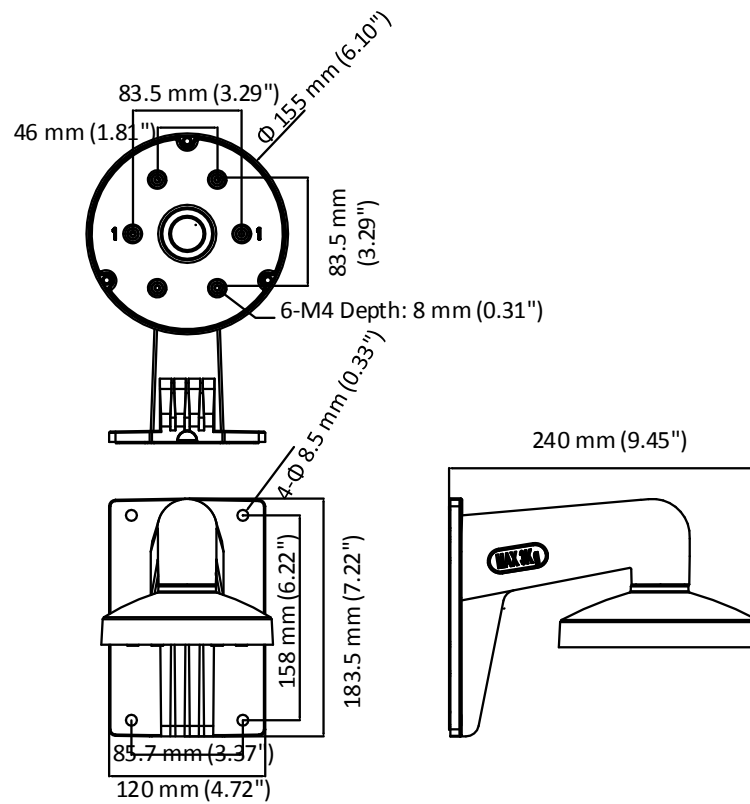

DS-1473ZJ-155 (Black)

Wall Mount

Feature

- Aluminum alloy with surface spray treatment
- The cap facilitates the installation

Dimension

Available Model

DS-1473ZJ-155 (Black)

Parameter

Model	DS-1473ZJ-155 (Black)
Parameters	Wall Mount
Appearance	Hikvision Black
Material	Aluminum Alloy
Dimension	Φ 155 mm × 183.5 mm × 240 mm (6.1" × 7.22" × 9.45")
Weight	Approx. 725 g (1.6 lb.)

Note

- The mount should be installed on the flat surface.
- Waterproof rubber is necessary for outdoor application.
- The wall must be capable of supporting at least 3 times as much as the total weight of the camera and the mount.
- The mount's maximum load capacity is 3 Kg (6.6 lb.).