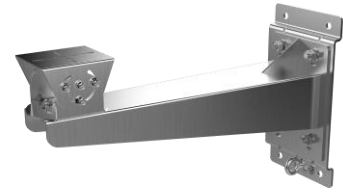

DS-1707ZJ

Wall Mount

Features

- Adopts the stainless steel structure
- Applied to both indoor conditions, and outdoor conditions

Dimension

Available Model

DS-1707ZJ

Parameter

Model	DS-1707ZJ
Parameters	Wall Mount
Appearance	Unpainted Stainless Steel
Material	SUS304
Dimension	562.5 mm × 180 mm × 309 mm (22.15" × 7.09" × 12.17")
Weight	7.02 kg (15.48 lb.)

Notes

- The mount should be installed on the flat surface.
- Waterproof rubber is necessary for the outdoor application.
- The wall should be capable of supporting at least 3 times as much as the total weight of the camera, and the mount.
- The maximum load capacity of the mount is 20 kg (44.09 lb.).