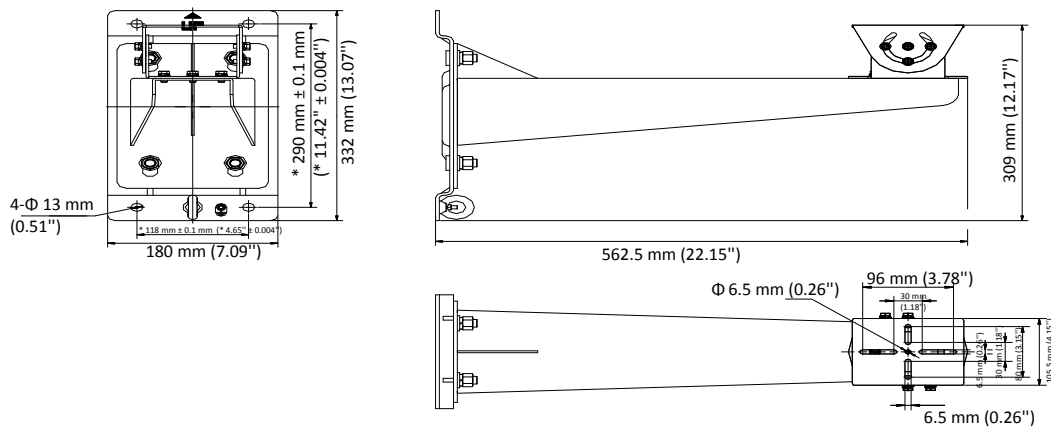

DS-1707ZJ

Wall Mount

Features

- Adopts the stainless steel structure
- Applied to both indoor conditions, and outdoor conditions

Dimension

Available Model

DS-1707ZJ

Parameter

Model	DS-1707ZJ
Parameters	Wall Mount
Appearance	Unpainted Stainless Steel
Material	SUS304
Dimension	562.5 mm × 180 mm × 309 mm (22.15" × 7.09" × 12.17")
Weight	7.02 kg (15.48 lb.)

Notes

- The mount should be installed on the flat surface.
- Waterproof rubber is necessary for the outdoor application.
- The wall should be capable of supporting at least 3 times as much as the total weight of the camera, and the mount.
- The maximum load capacity of the mount is 20 kg (44.09 lb.).