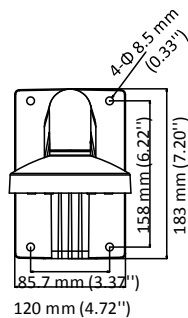

DS-1273ZJ-155-Black

Wall Mount

Feature

- Alloy with surface spray treatment
- The cap facilitates the installation
- Adopts waterproof design

Dimension

Available Model

DS-1273ZJ-155-Black

Parameter

Model	DS-1273ZJ-155-Black
Parameters	Wall Mount
Appearance	Hikvision Black
Material	Alloy
Dimension	Φ 155 mm × 183.5 mm × 240 mm (Φ 6.10" × 7.20" × 9.45")
Weight	Approx. 760 g (1.68 lb.)

Note

- The mount should be installed on the flat surface.
- The wall should be capable of supporting at least 3 times as much as the total weight of the camera and the mount.
- The maximum load capacity of the mount is 3 kg (6.6 lb.).