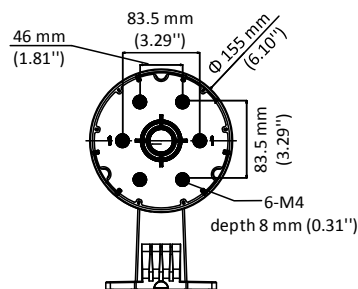

DS-1273ZJ-155-Black

Wall Mount

Feature

- Alloy with surface spray treatment
- The cap facilitates the installation
- Adopts waterproof design

Dimension

Available Model

DS-1273ZJ-155-Black

Parameter

Model	DS-1273ZJ-155-Black
Parameters	Wall Mount
Appearance	Hikvision Black
Material	Alloy
Dimension	Φ 155 mm × 183.5 mm × 240 mm (Φ 6.10" × 7.20" × 9.45")
Weight	Approx. 760 g (1.68 lb.)

Note

- The mount should be installed on the flat surface.
- The wall should be capable of supporting at least 3 times as much as the total weight of the camera and the mount.
- The maximum load capacity of the mount is 3 kg (6.6 lb.).