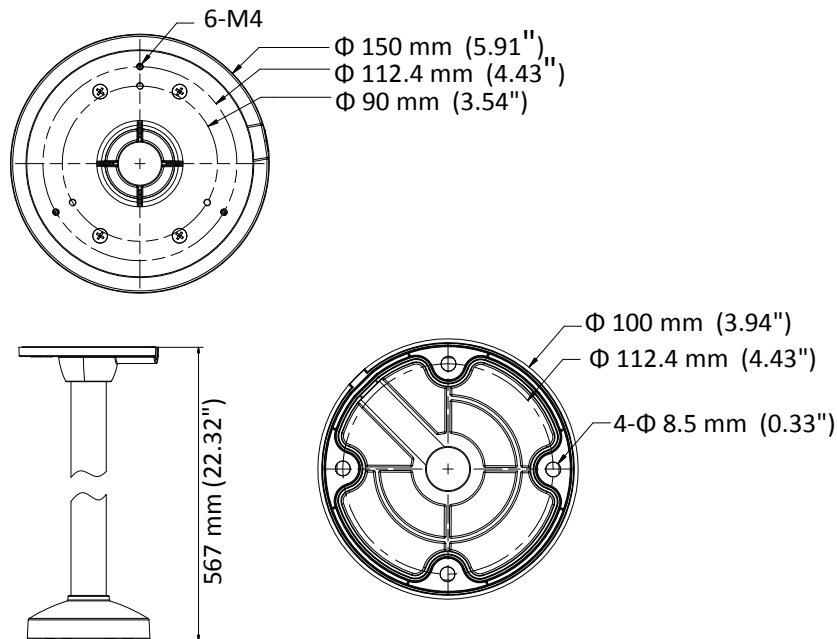

DS-1271ZJ-130-TRL-Black

Pendant Mount

Feature

- Alloy with surface spray treatment
- Adopts waterproof design
- Design of the cap enables convenient wiring

Dimension

Available Model

DS-1271ZJ-130-TRL-Black

Parameter

Model	DS-1271ZJ-130-TRL-Black
Parameters	Pendant Mount
Appearance	Hikvision Black
Material	ADC12
Dimension	Φ 150 mm × 567 mm (Φ 5.91" × 22.32")
Weight	Approx. 1110 g (2.45 lb.)

Note

- The mount should be installed on a flat surface.
- The waterproof rubber is necessary for the outdoor application.
- The wall should be capable of supporting at least 3 times as much as the total weight of the camera, and the mount.
- The maximum load capacity of the mount is 3 kg (6.61 lb.).