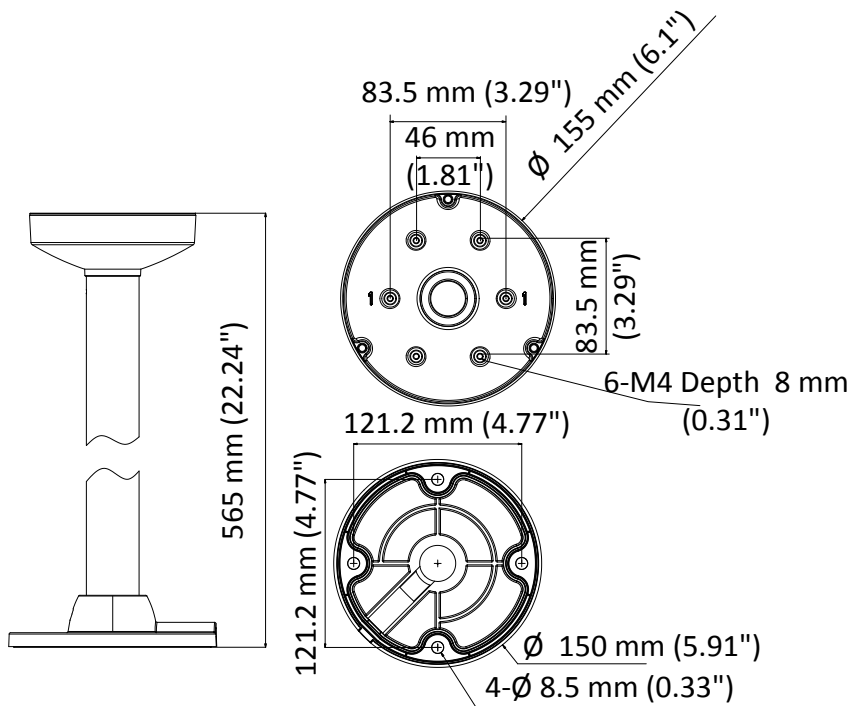

DS-1471ZJ-155 (Black)

Pendant Mount

Feature

- Aluminum alloy with surface spray treatment
- Easy to install

Dimension

Available Model

DS-1471ZJ-155 (Black)

Parameter

Model	DS-1471ZJ-155 (Black)
Parameters	Pendant Mount
Appearance	Hikvision Black
Material	Aluminum Alloy
Dimension	Φ 155 mm \times 565 mm (6.1" \times 22.24")
Weight	Approx. 650 g (1.4 lb.)

Note

- The mount should be installed on the flat surface.
- Waterproof rubber is necessary for outdoor application.
- The wall must be capable of supporting at least 3 times as much as the total weight of the camera and the mount.
- The mount's maximum load capacity is 3 Kg (6.6 lb.).