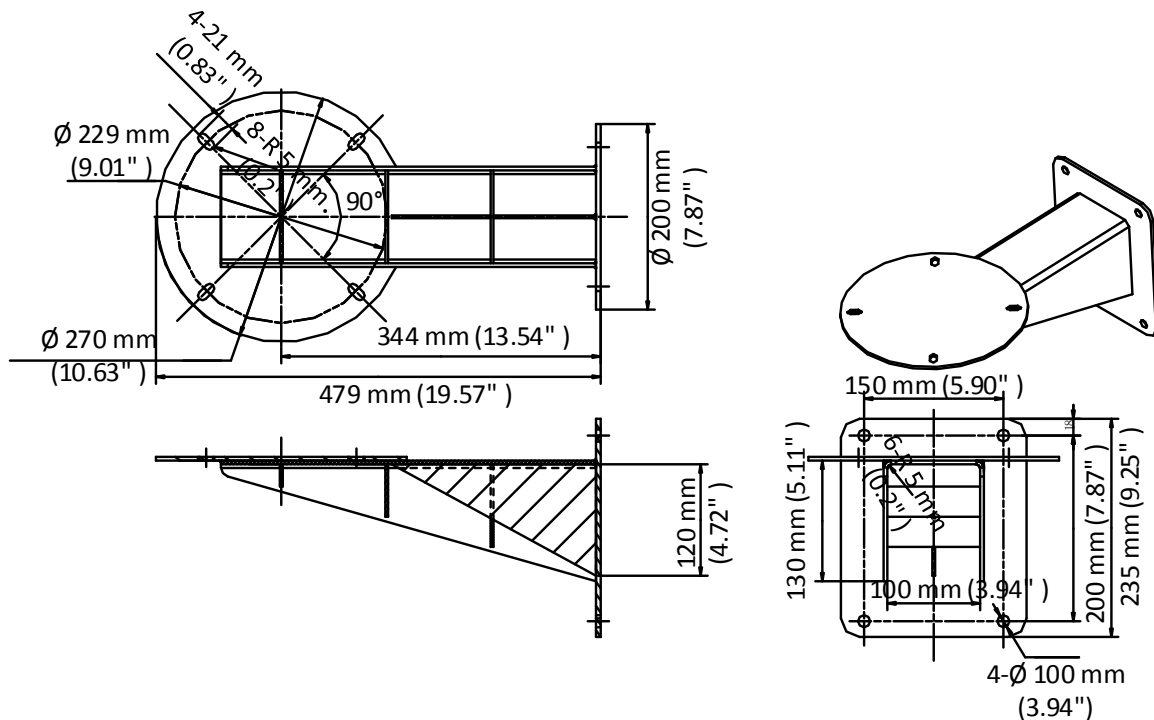

DS-1713ZJ-Y

Wall Mount

Feature

- Stainless steel with surface spray treatment
- Applies to both indoor conditions, and outdoor conditions

Dimension

Available Model

DS-1713ZJ-Y

Parameter

Model	DS-1713ZJ-Y
Parameters	Wall Mount
Appearance	Natural Stainless Steel Color
Material	SUS316L
Dimension	$\varnothing 270$ mm \times 479 mm \times 235 mm ($\varnothing 10.63$ " \times 18.86" \times 9.25")
Weight	7.1 kg (15.65 lb.)

Note

- The wall must be capable of supporting at least 3 times as much as the total weight of the camera, and the mount.
- The mount's maximum load capacity is 50 kg (110 lb.).